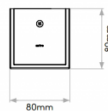

## PRODUCT SPECIFICATION

**Light Source:** 2 x Max 40W E14/ES (excluded)

**IP Code:** 44

**Dimming:** Dimmable via mains phase dimming.

**Dimensions:** Height: 36cm  
Width: 8cm  
Depth: 8cm

**For all sales and technical enquiries, please contact:**