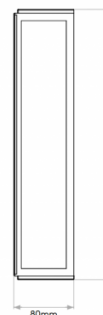

A lovely bathroom light, as an IP44 means the light is suitable for bathrooms (zones 2 and 3), especially on each side of the mirror. You can choose to mount the Mashiko 360 either vertically or horizontally.

Mashiko 360 is also available as an LED, please [contact us](#) for further information and prices.

PRODUCT SPECIFICATION

Light Source: 2 x Max 40W E14/ES (excluded)

IP Code: 44

Dimming: Dimmable via mains phase dimming.

Dimensions: Height: 36cm
Width: 8cm
Depth: 8cm

For all sales and technical enquiries, please contact:

+44 (0)114 263 4266

info@davidvillagelighting.co.uk

www.davidvillagelighting.co.uk