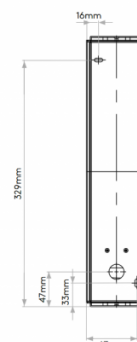

A lovely bathroom light, as an IP44 means the light is suitable for bathrooms (zones 2 and 3), especially on each side of the mirror. You can choose to mount the Mashiko 360 either vertically or horizontally.

Mashiko 360 is also available as an LED, please [contact us](#) for further information and prices.

PRODUCT SPECIFICATION

Light Source: 2 x Max 40W E14/ES (excluded)

IP Code: 44

Dimming: Dimmable via mains phase dimming.

Dimensions: Height: 36cm
Width: 8cm
Depth: 8cm

For all sales and technical enquiries, please contact:

+44 (0)114 263 4266

info@davidvillagelighting.co.uk

www.davidvillagelighting.co.uk