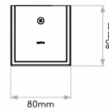

## PRODUCT SPECIFICATION

**Light Source:** 2 x Max 40W E14/ES (excluded)

**IP Code:** 44

**Dimming:** Dimmable via mains phase dimming.

**Dimensions:** Height: 36cm  
Width: 8cm  
Depth: 8cm

**For all sales and technical enquiries, please contact:**