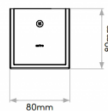

Dimensions: Height: 36cm
Width: 8cm
Depth: 8cm

For all sales and technical enquiries, please contact:

+44 (0)114 263 4266

info@davidvillagelighting.co.uk

www.davidvillagelighting.co.uk