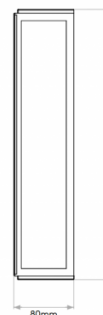

A lovely bathroom light, as an IP44 means the light is suitable for bathrooms (zones 2 and 3), especially on each side of the mirror. You can choose to mount the Mashiko 360 either vertically or horizontally.

Mashiko 360 is also available as an LED, please [contact us](#) for further information and prices.

## PRODUCT SPECIFICATION

**Light Source:** 2 x Max 40W E14/ES (excluded)

**IP Code:** 44

**Dimming:** Dimmable via mains phase dimming.

**Dimensions:** Height: 36cm  
Width: 8cm  
Depth: 8cm

**For all sales and technical enquiries, please contact:**