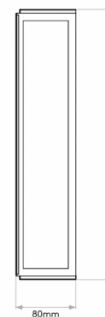

A lovely bathroom light, as an IP44 means the light is suitable for bathrooms (zones 2 and 3), especially on each side of the mirror. You can choose to mount the Mashiko 360 either vertically or horizontally.

Mashiko 360 is also available as an LED, please [contact us](#) for further information and prices.

PRODUCT SPECIFICATION

Light Source: 2 x Max 40W E14/ES (excluded)

IP Code: 44

Dimming: Dimmable via mains phase dimming.

Dimensions: Height: 36cm
Width: 8cm
Depth: 8cm

For all sales and technical enquiries, please contact:

+44 (0)114 263 4266

info@davidvillagelighting.co.uk

www.davidvillagelighting.co.uk