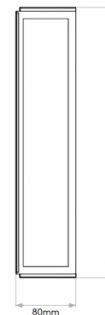

Mashiko 360 is also available as an LED, please [contact us](#) for further information and prices.

## PRODUCT SPECIFICATION

**Light Source:** 2 x Max 40W E14/ES (excluded)

**IP Code:** 44

**Dimming:** Dimmable via mains phase dimming.

**Dimensions:** Height: 36cm  
Width: 8cm  
Depth: 8cm

**For all sales and technical enquiries, please contact:**