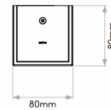

Dimensions: Height: 36cm
Width: 8cm
Depth: 8cm

For all sales and technical enquiries, please contact:

+44 (0)114 263 4266

info@davidvillagelighting.co.uk

www.davidvillagelighting.co.uk