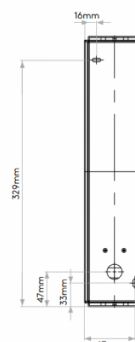

## PRODUCT SPECIFICATION

**Light Source:** 2 x Max 40W E14/ES (excluded)

**IP Code:** 44

**Dimming:** Dimmable via mains phase dimming.

**Dimensions:** Height: 36cm  
Width: 8cm  
Depth: 8cm

**For all sales and technical enquiries, please contact:**