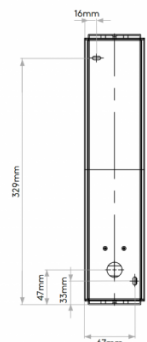

A lovely bathroom light, as an IP44 means the light is suitable for bathrooms (zones 2 and 3), especially on each side of the mirror. You can choose to mount the Mashiko 360 either vertically or horizontally.

Mashiko 360 is also available as an LED, please [contact us](#) for further information and prices.

PRODUCT SPECIFICATION

Light Source: 2 x Max 40W E14/ES (excluded)

IP Code: 44

Dimming: Dimmable via mains phase dimming.

Dimensions: Height: 36cm
Width: 8cm
Depth: 8cm

For all sales and technical enquiries, please contact:

+44 (0)114 263 4266

info@davidvillagelighting.co.uk

www.davidvillagelighting.co.uk