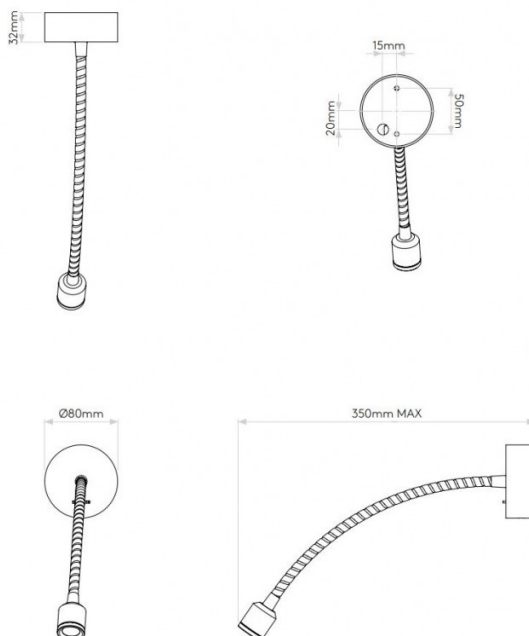

astro

Astro Fosso Switched LED Reading Light

LA4123

SOURCE: <https://www.davidvillagelighting.co.uk/product/Astro-Fosso-Switched-LED-Reading-Light/16926>

PRODUCT DESCRIPTION

Fosso Switched by Astro

An ideal reading light, the Fosso Switched comes in two metallic finishes: matt nickel and bronze. The wall light has an integrated high power LED light source of 2.5W and you can fully adjust the position of the head, and adjust the direction of the light.

With an IP20 the Fosso is suitable for all interior spaces and can be installed in bathrooms (zone 3).

PRODUCT SPECIFICATION

Light Source: 2.5W, 3000K, 90 Lumens

IP Code: 20

Dimming: In line on/off switch included on product.

Dimensions: Ø8cm
Depth: 35cm

For all sales and technical enquiries, please contact:

+44 (0)114 263 4266

info@davidvillagelighting.co.uk

www.davidvillagelighting.co.uk