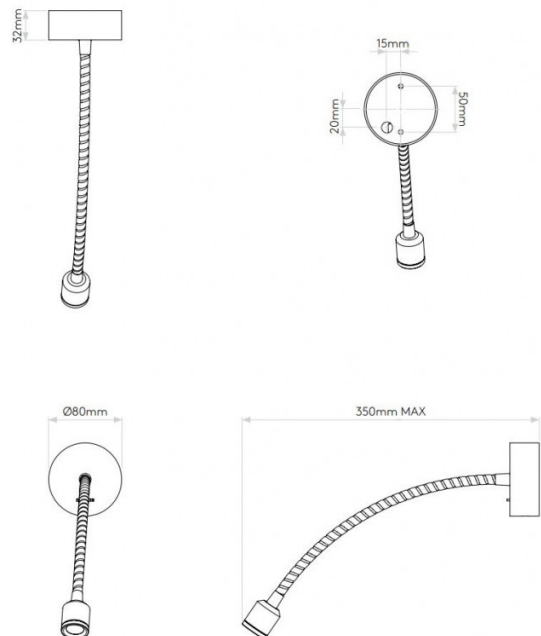

### Fosso Switched by Astro

An ideal reading light, the Fosso Switched comes in two metallic finishes: matt nickel and bronze. The wall light has an integrated high power LED light source of 2.5W and you can fully adjust the position of the head, and adjust the direction of the light.

With an IP20 the Fosso is suitable for all interior spaces and can be installed in bathrooms (zone 3).

## PRODUCT SPECIFICATION

**Light Source:** 2.5W, 3000K, 90 Lumens

**IP Code:** 20

**Dimming:** In line on/off switch included on product.

**Dimensions:** Ø8cm  
Depth: 35cm

For all sales and technical enquiries, please contact: