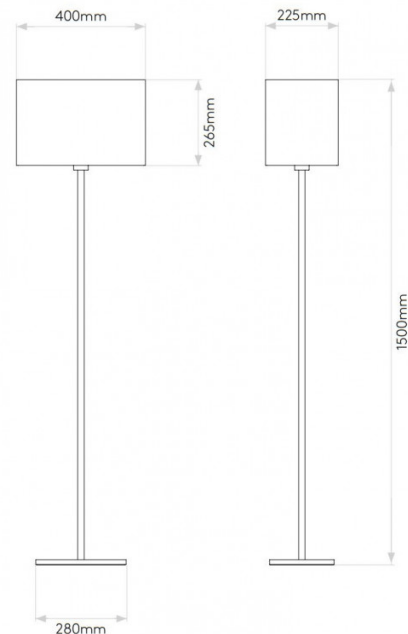

### PRODUCT SPECIFICATION

**Light Source:** 1 x 60W E27 Non-Dimmable (excluded)

**IP Code:** 20

**Dimming:** In line on/off switch included on cable.

**Dimensions:** Height 150cm  
Shade Width 40cm  
Shade Depth 22.5cm