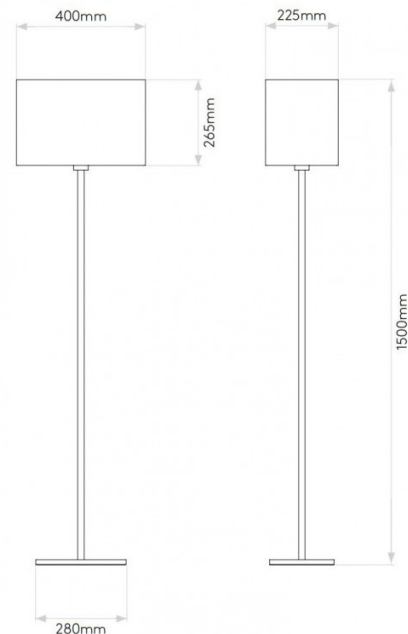

The Rectangular 400 shade is included in the buying price

PRODUCT SPECIFICATION

Light Source: 1 x 60W E27 Non-Dimmable (excluded)

IP Code: 20

Dimming: In line on/off switch included on cable.

Dimensions: Height 150cm
Shade Width 40cm
Shade Depth 22.5cm