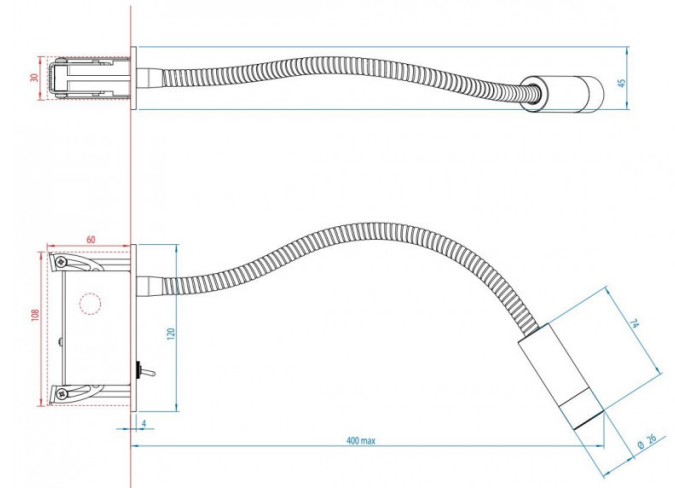

Leo Switched is suitable for interior use, including bathrooms (zone 3) with an IP20 rating. An integrated LED driver is included in the product.

## PRODUCT SPECIFICATION

**Light Source:** 3W, 3000K, 99 Lumens

**IP Code:** 20

**Dimming:** Non-dimmable.

**Dimensions:** Height: 12cm  
Width: 4.5cm  
Depth: 41cm

**For all sales and technical enquiries, please contact:**