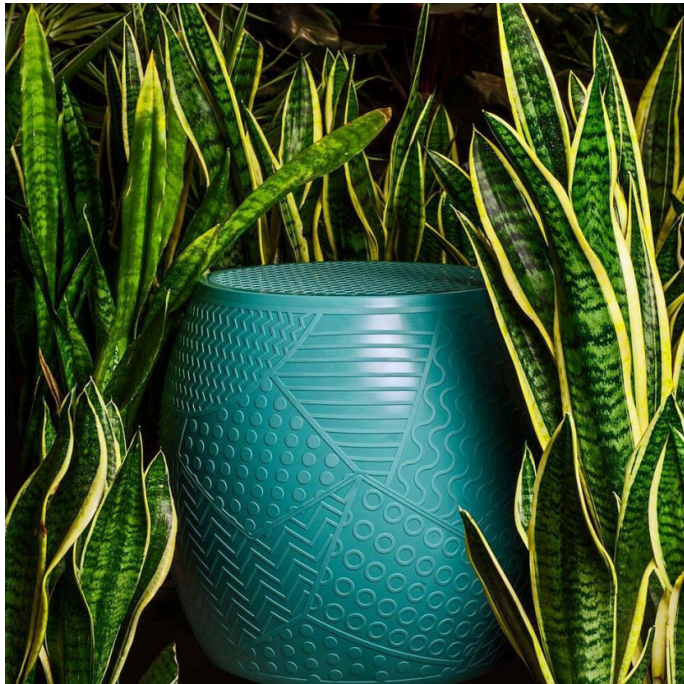

Kartell

Kartell Roy Side Table

LA4114

SOURCE: <https://www.davidvillagelighting.co.uk/product/Kartell-Roy-Side-Table/16916>

PRODUCT DESCRIPTION

Designer: Alessandro Mendini

Kartell Roy Side Table

Designed for Kartell by Alessandro Mendini, Italian an architect and designer. The concept behind the Roy is based on traditional Chinese stools; a barrel-shaped structure which enhances the weight support of the stool. The Roy is also decorated with a graphic pattern, a homage to Roy Lichtenstein, an American pop artist.

The Roy is a multi-functional and extremely versatile accessory, it can function as a side table, a stool, a stand and you can find it anywhere around your home, office, shop. While the small size means you can fit the Roy stool everywhere, can be moved around and easily stored. The stool is available in 5 colours: black, white, powder, blue and petroleum.

Material:

Engineering polymer in transparent or coloured thermoplastic mass.

PRODUCT SPECIFICATION

Dimensions: 45cm width
43cm height

For all sales and technical enquiries, please contact:

+44 (0)114 263 4266