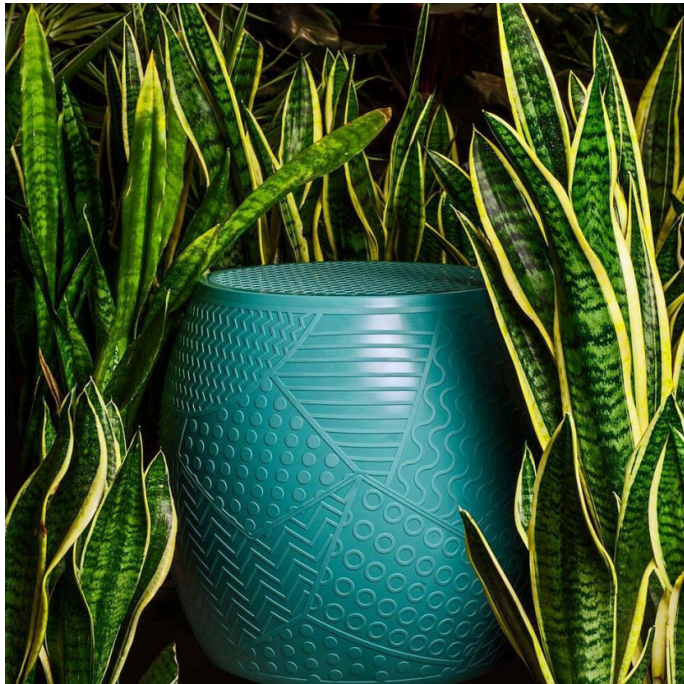

**Kartell**

**Kartell Roy Side Table**

LA4114

SOURCE: <https://www.davidvillagelighting.co.uk/product/Kartell-Roy-Side-Table/16916>

**PRODUCT DESCRIPTION**

**Designer:** Alessandro Mendini

**Kartell Roy Side Table**

Designed for Kartell by Alessandro Mendini, Italian architect and designer. The concept behind the Roy is based on traditional Chinese stools; a barrel-shaped structure which enhances the weight support of the stool. The Roy is also decorated with a graphic pattern, a homage to Roy Lichtenstein, an American pop artist.

The Roy is a multi-functional and extremely versatile accessory, it can function as a side table, a stool, a stand and you can find it anywhere around your home, office, shop. While the small size means you can fit the Roy stool everywhere, can be moved around and easily stored. The stool is available in 5 colours: black, white, powder, blue and petroleum.