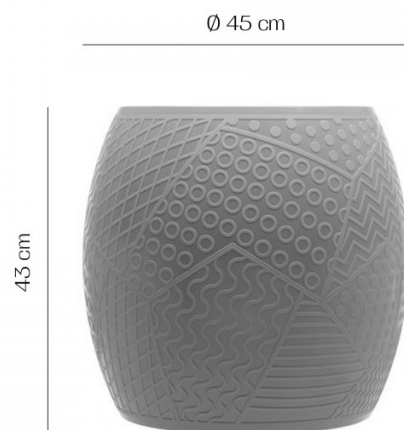

Kartell

Kartell Roy Side Table

LA4114

SOURCE: <https://www.davidvillagelighting.co.uk/product/Kartell-Roy-Side-Table/16916>

PRODUCT DESCRIPTION

Designer: Alessandro Mendini

Kartell Roy Side Table

Designed for Kartell by Alessandro Mendini, Italian an architect and designer. The concept behind the Roy is based on traditional Chinese stools; a barrel-shaped structure which enhances the weight support of the stool. The Roy is also decorated with a graphic pattern, a homage to Roy Lichtenstein, an American pop artist.

The Roy is a multi-functional and extremely versatile accessory, it can function as a side table, a stool, a stand and you can find it anywhere around your home, office, shop. While the small size means you can fit the Roy stool everywhere, can be moved around and easily stored. The stool is available in 5 colours: black, white, powder, blue and petroleum.

Material:

Engineering polymer in transparent or coloured thermoplastic mass.

PRODUCT SPECIFICATION

Dimensions: 45cm width
43cm height

For all sales and technical enquiries, please contact:

+44 (0)114 263 4266