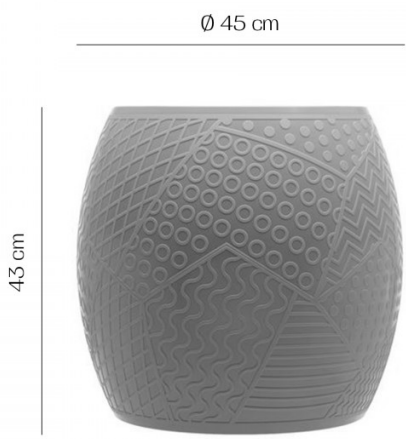

Kartell

Kartell Roy Side Table

LA4114

SOURCE: <https://www.davidvillagelighting.co.uk/product/Kartell-Roy-Side-Table/16916>

PRODUCT DESCRIPTION

Designer: Alessandro Mendini

Kartell Roy Side Table

Designed for Kartell by Alessandro Mendini, Italian an architect and designer. The concept behind the Roy is based on traditional Chinese stools; a barrel-shaped structure which enhances the weight support of the stool. The Roy is also decorated with a graphic pattern, a homage to Roy Lichtenstein, an American pop artist.

The Roy is a multi-functional and extremely versatile accessory, it can function as a side table, a stool, a stand and you can find it anywhere around your home, office, shop. While the small size means you can fit the Roy stool everywhere, can be moved around and easily stored. The stool is available in 5 colours: black, white, powder, blue and petroleum.

Material:

Engineering polymer in transparent or coloured thermoplastic mass.

PRODUCT SPECIFICATION

Dimensions: 45cm width
43cm height

For all sales and technical enquiries, please contact:

+44 (0)114 263 4266