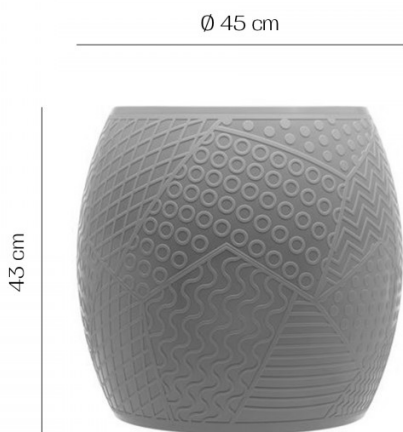

**Kartell**

**Kartell Roy Side Table**

LA4114

SOURCE: <https://www.davidvillagelighting.co.uk/product/Kartell-Roy-Side-Table/16916>

**PRODUCT DESCRIPTION**

**Designer:** Alessandro Mendini

**Kartell Roy Side Table**

Designed for Kartell by Alessandro Mendini, Italian architect and designer. The concept behind the Roy is based on traditional Chinese stools; a barrel-shaped structure which enhances the weight support of the stool. The Roy is also decorated with a graphic pattern, a homage to Roy Lichtenstein, an American pop artist.

The Roy is a multi-functional and extremely versatile accessory, it can function as a side table, a stool, a stand and you can find it anywhere around your home, office, shop. While the small size means you can fit the Roy stool everywhere, can be moved around and easily stored. The stool is available in 5 colours: black, white, powder, blue and petroleum.

**Material:**

Engineering polymer in transparent or coloured thermoplastic mass.

**PRODUCT SPECIFICATION**

**Dimensions:** 45cm width  
43cm height

**For all sales and technical enquiries, please contact:**