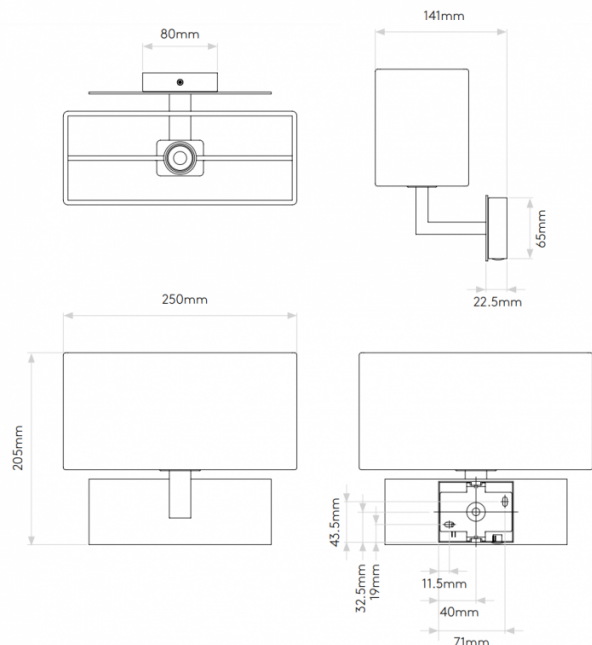

## PRODUCT SPECIFICATION

**Light Source:** 1 x Max 60W E14 Dimmable (excluded)

**IP Code:** 20

**Dimming:** Dimmable via mains phase dimming.

**Dimensions:** Height: 20.5cm  
Width: 25cm  
Depth: 14.1cm

For all sales and technical enquiries, please contact: