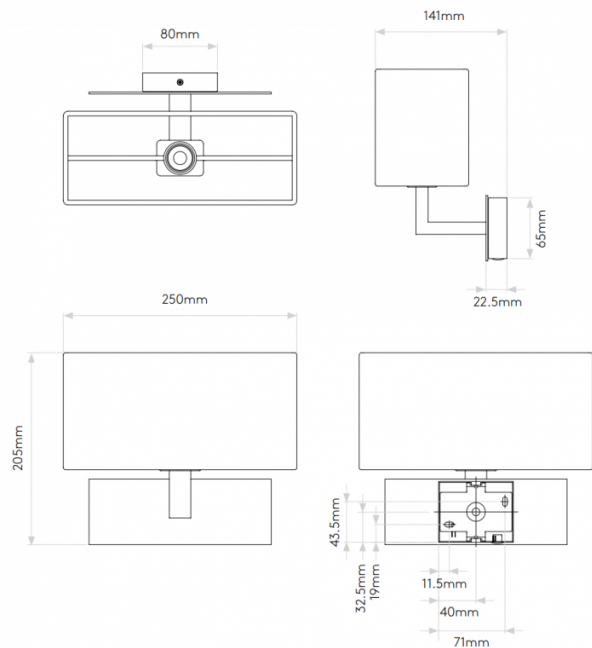

## PRODUCT SPECIFICATION

**Light Source:** 1 x Max 60W E14 Dimmable (excluded)

**IP Code:** 20

**Dimming:** Dimmable via mains phase dimming.

**Dimensions:** Height: 20.5cm  
Width: 25cm  
Depth: 14.1cm

**For all sales and technical enquiries, please contact:**