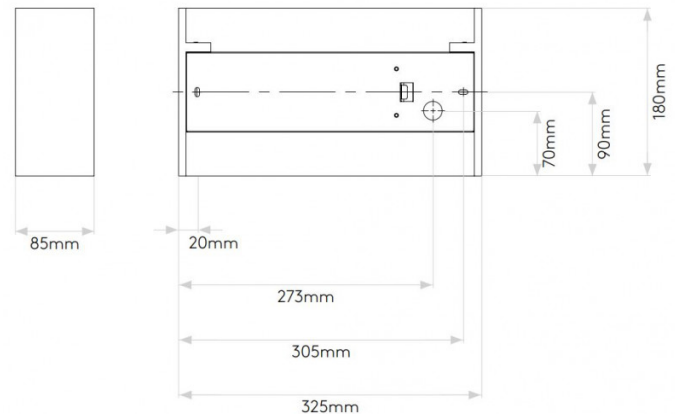

astro

Astro Pella 325 Wall Light

LA4106

SOURCE: <https://www.davidvillagelighting.co.uk/product/Astro-Pella-325-Wall-Light/16908>

PRODUCT DESCRIPTION

Astro Pella 325 Wall Light

Pella 325, part of a range of wall light by astro lighting, is suitable for interior spaces and bathrooms (zone 3). The light is made of plaster, which can be painted over.

Follow Astro's [painting guidelines](#) for more information.

Also available as an LED option, please contact us for details.

PRODUCT SPECIFICATION

- Light Source:** 1 x Max 12W E27 LED (excluded)
- IP Code:** 20
- Dimming:** Dimmable via mains phase dimming.
- Dimensions:** Height: 18cm
Width: 32.5cm
Depth: 8.5cm