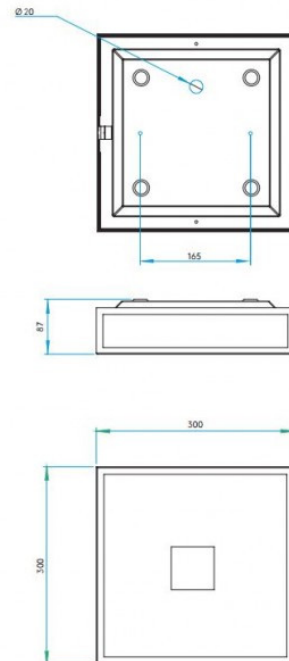

PRODUCT SPECIFICATION

Light Source: 2 x Max 60W E27 Dimmable (excluded)

IP Code: 44

Dimming: Dimmable via mains phase dimming.

Dimensions: Length: 30cm
Width: 30cm
Depth: 8.7cm

For all sales and technical enquiries, please contact: