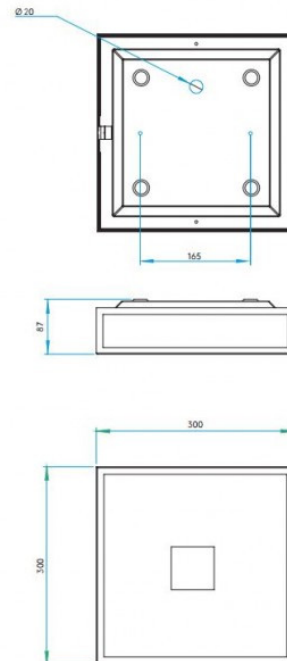

PRODUCT SPECIFICATION

Light Source: 2 x Max 60W E27 Dimmable (excluded)

IP Code: 44

Dimming: Dimmable via mains phase dimming.

Dimensions: Length: 30cm
Width: 30cm
Depth: 8.7cm

For all sales and technical enquiries, please contact: