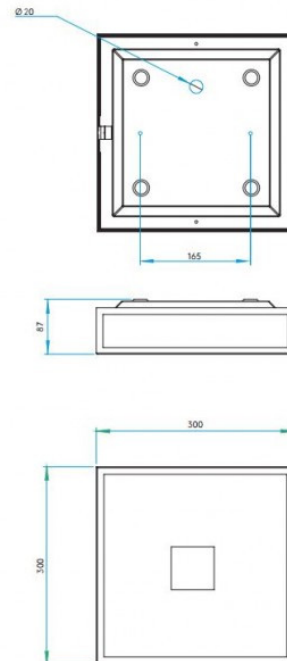

**PRODUCT SPECIFICATION**

**Light Source:** 2 x Max 60W E27 Dimmable (excluded)

**IP Code:** 44

**Dimming:** Dimmable via mains phase dimming.

**Dimensions:** Length: 30cm  
Width: 30cm  
Depth: 8.7cm

**For all sales and technical enquiries, please contact:**