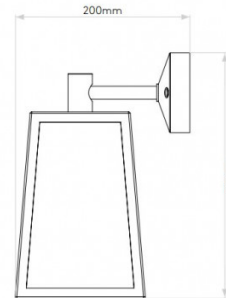

astro

Astro Calvi Wall 215

LA4100

SOURCE: <https://www.davidvillagelighting.co.uk/product/Astro-Calvi-Wall-215/16901>

PRODUCT DESCRIPTION

Astro Calvi Wall 215

Classy exterior lights, reminds us something from traditional lanterns, with stainless steel frame and glass diffuser. The Calvi Wall 215 is available in textured black and antique brass. The wall light can be dimmed, when used with dimmable light source. Suitable for installation in bathrooms, zone 3. You can also use the Calvi 215 in exterior settings, suitable for mounting on flammable materials.

PRODUCT SPECIFICATION

- Light Source:** 1 x Max 60W E27/ES (excluded)
- IP Code:** 23
- Dimming:** Dimmable via mains phase dimming.
- Dimensions:** Height: 28cm
Width: 15cm
Depth: 20cm

For all sales and technical enquiries, please contact: