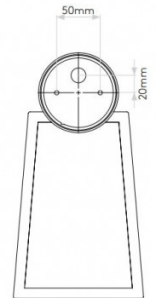

astro

Astro Calvi Wall 215

LA4100

SOURCE: <https://www.davidvillagelighting.co.uk/product/Astro-Calvi-Wall-215/16901>

PRODUCT DESCRIPTION

Astro Calvi Wall 215

Classy exterior lights, reminds us something from traditional lanterns, with stainless steel frame and glass diffuser. The Calvi Wall 215 is available in textured black and antique brass. The wall light can be dimmed, when used with dimmable light source. Suitable for installation in bathrooms, zone 3. You can also use the Calvi 215 in exterior settings, suitable for mounting on flammable materials.

PRODUCT SPECIFICATION

- Light Source:** 1 x Max 60W E27/ES (excluded)
- IP Code:** 23
- Dimming:** Dimmable via mains phase dimming.
- Dimensions:** Height: 28cm
Width: 15cm
Depth: 20cm

For all sales and technical enquiries, please contact: