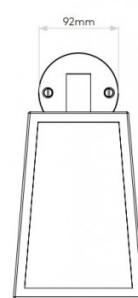

PRODUCT SPECIFICATION

- Light Source:** 1 x Max 60W E27/ES (excluded)
- IP Code:** 23
- Dimming:** Dimmable via mains phase dimming.
- Dimensions:** Height: 28cm
Width: 15cm
Depth: 20cm

For all sales and technical enquiries, please contact: