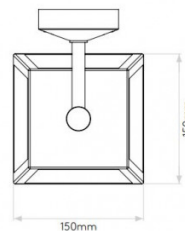

PRODUCT SPECIFICATION

- Light Source:** 1 x Max 60W E27/ES (excluded)
- IP Code:** 23
- Dimming:** Dimmable via mains phase dimming.
- Dimensions:** Height: 28cm
Width: 15cm
Depth: 20cm

For all sales and technical enquiries, please contact: