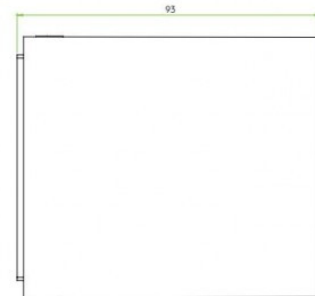

PRODUCT SPECIFICATION

- Light Source:** 1 x Max 6W GU10 LED Dimmable (excluded)
- IP Code:** 44
- Dimming:** Dimmable via mains phase dimming.
- Dimensions:** Height: 8cm
Width: 6.8cm
Depth: 9.3cm

For all sales and technical enquiries, please contact: