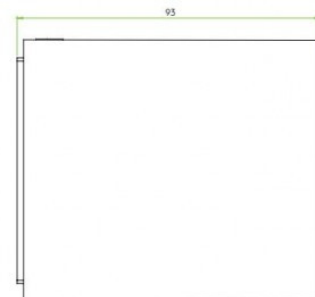

**PRODUCT SPECIFICATION**

- Light Source:** 1 x Max 6W GU10 LED Dimmable (excluded)
- IP Code:** 44
- Dimming:** Dimmable via mains phase dimming.
- Dimensions:** Height: 8cm  
Width: 6.8cm  
Depth: 9.3cm