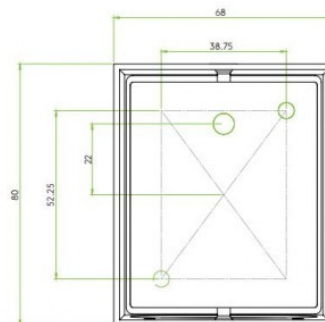

**PRODUCT SPECIFICATION**

- Light Source:** 1 x Max 6W GU10 LED Dimmable (excluded)
- IP Code:** 44
- Dimming:** Dimmable via mains phase dimming.
- Dimensions:** Height: 8cm  
Width: 6.8cm  
Depth: 9.3cm