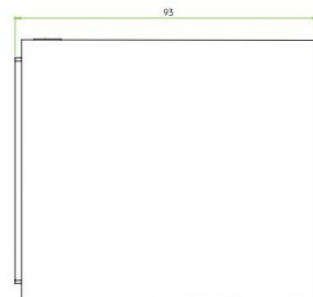

PRODUCT SPECIFICATION

- Light Source:** 1 x Max 6W GU10 LED Dimmable (excluded)
- IP Code:** 44
- Dimming:** Dimmable via mains phase dimming.
- Dimensions:** Height: 8cm
Width: 6.8cm
Depth: 9.3cm

For all sales and technical enquiries, please contact: