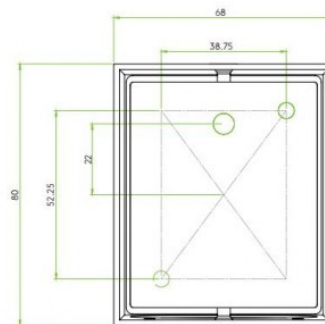

PRODUCT SPECIFICATION

- Light Source:** 1 x Max 6W GU10 LED Dimmable (excluded)
- IP Code:** 44
- Dimming:** Dimmable via mains phase dimming.
- Dimensions:** Height: 8cm
Width: 6.8cm
Depth: 9.3cm

For all sales and technical enquiries, please contact: