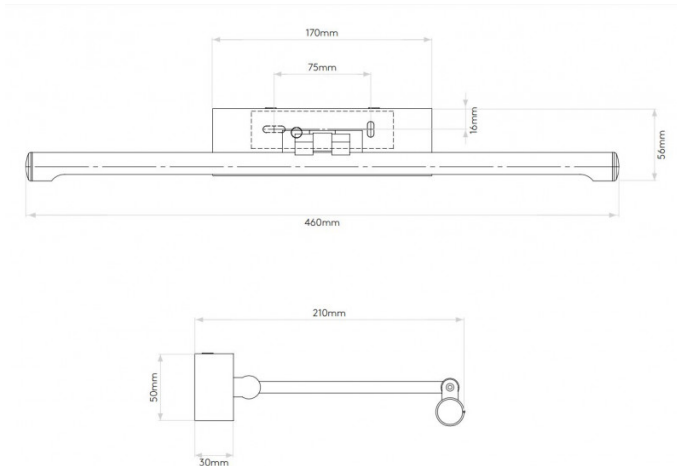

An IP20 means the Goya can be installed in any interior space, including bathrooms (zone 3). You can also adjust the light direction, by tilting the Goya up to 90°.

## PRODUCT SPECIFICATION

**Light Source:** 7.5W, 2700K, 821 Lumens

**IP Code:** 20

**Dimming:** Non-Dimmable.

**Dimensions:** Width: 46cm  
Depth: 21cm  
Height: 5cm

**For all sales and technical enquiries, please contact:**