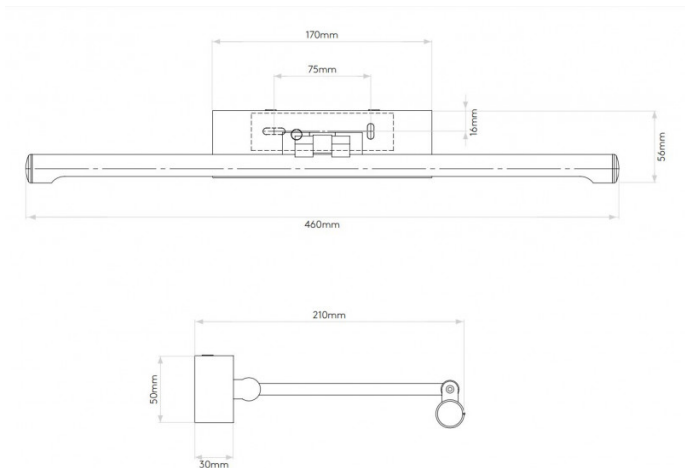

An IP20 means the Goya can be installed in any interior space, including bathrooms (zone 3). You can also adjust the light direction, by tilting the Goya up to 90°.

PRODUCT SPECIFICATION

Light Source: 7.5W, 2700K, 821 Lumens

IP Code: 20

Dimming: Non-Dimmable.

Dimensions: Width: 46cm
Depth: 21cm
Height: 5cm

For all sales and technical enquiries, please contact:

+44 (0)114 263 4266

info@davidvillagelighting.co.uk

www.davidvillagelighting.co.uk