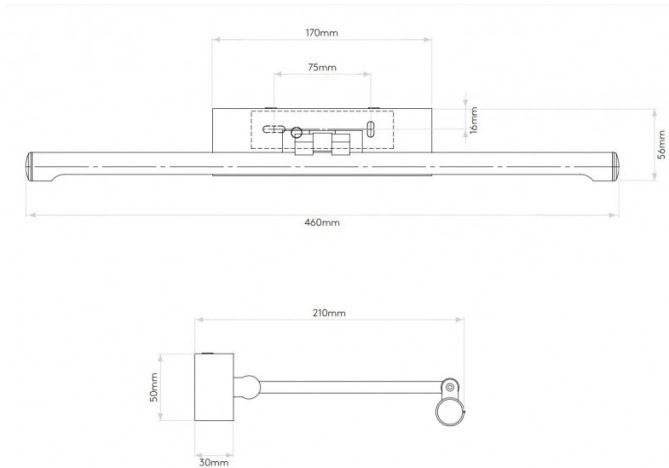

An IP20 means the Goya can be installed in any interior space, including bathrooms (zone 3). You can also adjust the light direction, by tilting the Goya up to 90°.

PRODUCT SPECIFICATION

Light Source: 7.5W, 2700K, 821 Lumens

IP Code: 20

Dimming: Non-Dimmable.

Dimensions: Width: 46cm
Depth: 21cm
Height: 5cm

For all sales and technical enquiries, please contact:

+44 (0)114 263 4266

info@davidvillagelighting.co.uk

www.davidvillagelighting.co.uk