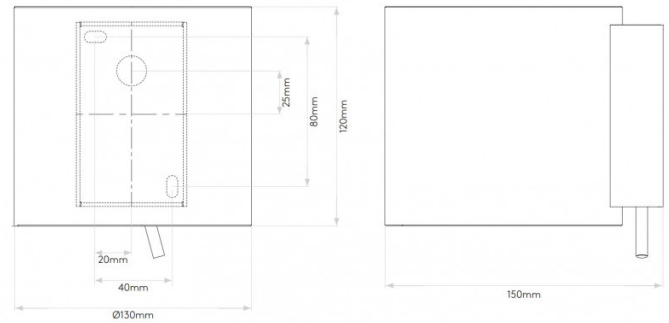

## PRODUCT SPECIFICATION

**Light Source:** 1 x Max 60W E14 Dimmable (excluded)

**IP Code:** 20

**Dimming:** Dimmable via mains phase dimming.

**Dimensions:** Height: 12cm  
Width: 13cm  
Depth: 15cm

**For all sales and technical enquiries, please contact:**