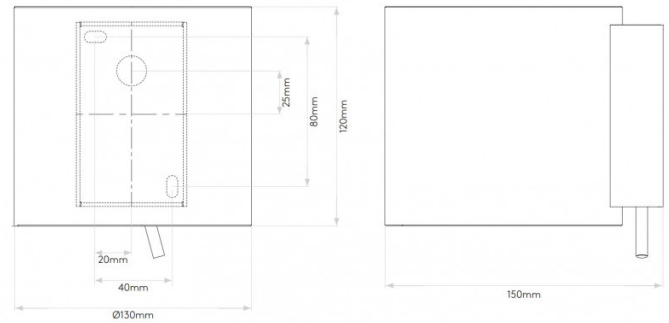

For all sales and technical enquiries, please contact:

+44 (0)114 263 4266

info@davidvillagelighting.co.uk

www.davidvillagelighting.co.uk