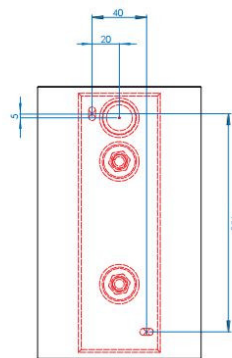

Also available as an LED option, please contact us for details.

PRODUCT SPECIFICATION

Light Source: 2 x Max 40W E14 Dimmable (excluded)

IP Code: 20

Dimming: Dimmable via mains phase dimming.

Dimensions: Height: 20cm
Depth: 14cm