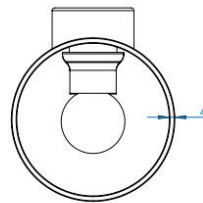

astro

Astro Cyl 200 Wall Light

LA4094

SOURCE: <https://www.davidvillagelighting.co.uk/product/Astro-Cyl-200-Wall-Light/16890>

PRODUCT DESCRIPTION

Astro Cyl 200 Wall Light

A beautiful wall light, with a white, opal glass diffuser. The Cyl 200 allows the light to escape both upwards and downwards. This wall light is perfect for hallways, entrances or even as reading lights by the bed. An IP20 means the Cyl 200 can be installed in bathrooms, but strictly zone 3. You can dim the wall light, only when used with dimmable light source.

Also available as an LED option, please contact us for details.

PRODUCT SPECIFICATION

Light Source: 2 x Max 40W E14 Dimmable (excluded)

IP Code: 20

Dimming: Dimmable via mains phase dimming.

Dimensions: Height: 20cm
Depth: 14cm