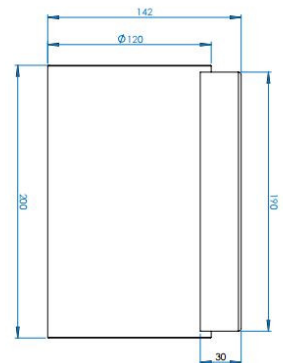

Also available as an LED option, please contact us for details.

PRODUCT SPECIFICATION

Light Source: 2 x Max 40W E14 Dimmable (excluded)

IP Code: 20

Dimming: Dimmable via mains phase dimming.

Dimensions: Height: 20cm
Depth: 14cm