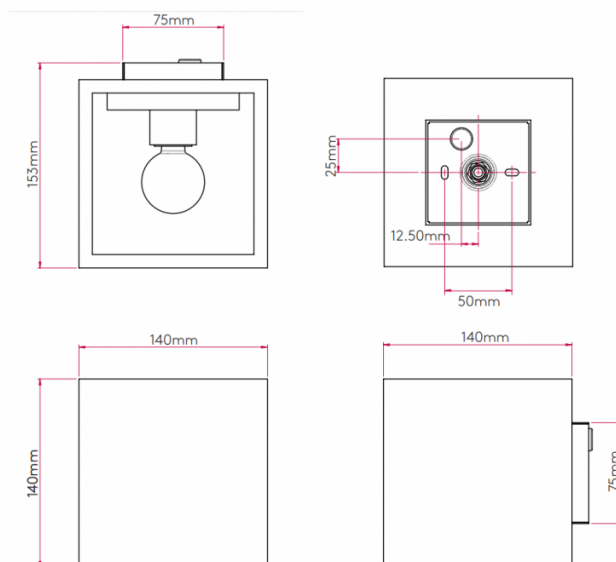

PRODUCT SPECIFICATION

Light Source: 1 x Max 60W E14 Dimmable (excluded)

IP Code: 20

Dimming: Dimmable via mains phase dimming.

Dimensions: Height: 14cm
Width: 14cm
Depth: 15.3cm

For all sales and technical enquiries, please contact: