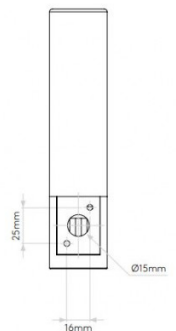

## PRODUCT SPECIFICATION

**Light Source:** 1 x Max 40W G9 dimmable (excluded)

**IP Code:** 44

**Dimming:** Dimmable via mains phase dimming.

**Dimensions:** Height: 20.5cm  
Width: 4cm  
Depth: 6cm

For all sales and technical enquiries, please contact: