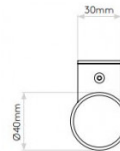

## PRODUCT SPECIFICATION

**Light Source:** 1 x Max 40W G9 dimmable (excluded)

**IP Code:** 44

**Dimming:** Dimmable via mains phase dimming.

**Dimensions:** Height: 20.5cm  
Width: 4cm  
Depth: 6cm

For all sales and technical enquiries, please contact: