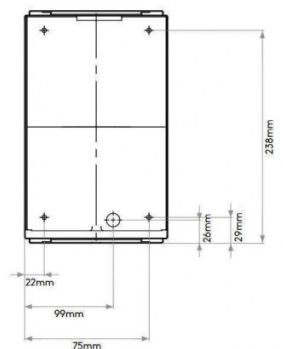

IP Code: 44

Dimming: Dimmable via mains phase dimming.

Dimensions: Height: 25cm
Width: 16cm
Depth: 11cm

For all sales and technical enquiries, please contact:

+44 (0)114 263 4266

info@davidvillagelighting.co.uk