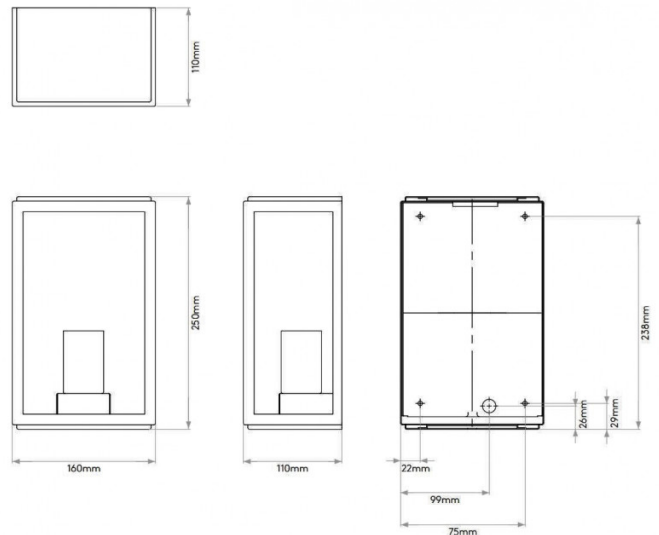

IP Code: 44

Dimming: Dimmable via mains phase dimming.

Dimensions: Height: 25cm
Width: 16cm
Depth: 11cm

For all sales and technical enquiries, please contact:

+44 (0)114 263 4266

info@davidvillagelighting.co.uk