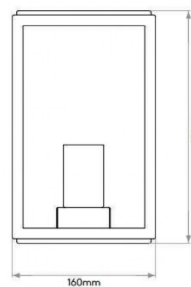

IP Code: 44

Dimming: Dimmable via mains phase dimming.

Dimensions: Height: 25cm
Width: 16cm
Depth: 11cm

For all sales and technical enquiries, please contact:

+44 (0)114 263 4266

info@davidvillagelighting.co.uk