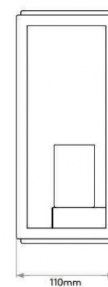

IP Code: 44

Dimming: Dimmable via mains phase dimming.

Dimensions: Height: 25cm
Width: 16cm
Depth: 11cm

For all sales and technical enquiries, please contact:

+44 (0)114 263 4266

info@davidvillagelighting.co.uk