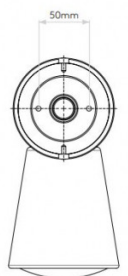

astro

Astro Anton Wall Light

LA4089

SOURCE: <https://www.davidvillagelighting.co.uk/product/Astro-Anton-Wall-Light/16885>

PRODUCT DESCRIPTION

Astro Anton Wall Light

A wall light suitable for the bathroom, an IP44 means you can install in zones 2 and 3. The Astro Anton can be installed on opposite sides of a bathroom mirror. The wall light is dimmable, dependant on the lamp you choose to use. The light has a polished chrome base and arm and a white opal glass diffuser.

Also available as an LED option, please contact us for details.

PRODUCT SPECIFICATION

Light Source: 1 x Max 40W E14 (excluded)

IP Code: 44

Dimming: Dimmable via mains phase dimming.

Dimensions: Height: 21.5cm
Width: 11cm
Depth: 14.5cm