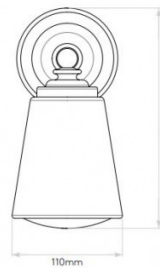

astro

Astro Anton Wall Light

LA4089

SOURCE: <https://www.davidvillagelighting.co.uk/product/Astro-Anton-Wall-Light/16885>

PRODUCT DESCRIPTION

Astro Anton Wall Light

A wall light suitable for the bathroom, an IP44 means you can install in zones 2 and 3. The Astro Anton can be installed on opposite sides of a bathroom mirror. The wall light is dimmable, dependant on the lamp you choose to use. The light has a polished chrome base and arm and a white opal glass diffuser.

Also available as an LED option, please contact us for details.

PRODUCT SPECIFICATION

Light Source: 1 x Max 40W E14 (excluded)

IP Code: 44

Dimming: Dimmable via mains phase dimming.

Dimensions: Height: 21.5cm
Width: 11cm
Depth: 14.5cm