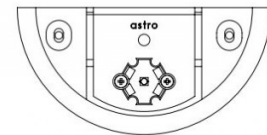

### Serifos 170 LED by Astro

Serifos 170 is an interior wall light by Astro, in a white plaster finish. The light benefits from having an integrated LED light source.

The light can be painted over, please follow Astro's [painting guide](#) for more information. Serifos 170 provides a beautiful light, both upwards and downwards. Rated with an IP20, the wall light is suitable for interior spaces, including bathrooms (zone 3).

## PRODUCT SPECIFICATION

**Light Source:** 6.3W, 2700K, 220 Lumens

**IP Code:** 20

**Dimming:** Non-dimmable

**Dimensions:** Height: 17cm  
Width: 11cm  
Depth: 5.5cm

**For all sales and technical enquiries, please contact:**