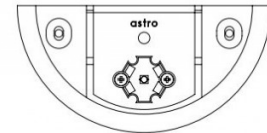

astro

Astro Serifos 170 LED Wall Light

LA4088

SOURCE: <https://www.davidvillagelighting.co.uk/product/Astro-Serifos-170-LED-Wall-Light/16884>

PRODUCT DESCRIPTION

Serifos 170 LED by Astro

Serifos 170 is an interior wall light by Astro, in a white plaster finish. The light benefits from having an integrated LED light source.

The light can be painted over, please follow Astro's [painting guide](#) for more information. Serifos 170 provides a beautiful light, both upwards and downwards. Rated with an IP20, the wall light is suitable for interior spaces, including bathrooms (zone 3).

PRODUCT SPECIFICATION

- Light Source:** 6.3W, 2700K, 220 Lumens
- IP Code:** 20
- Dimming:** Non-dimmable
- Dimensions:** Height: 17cm
Width: 11cm
Depth: 5.5cm

For all sales and technical enquiries, please contact: