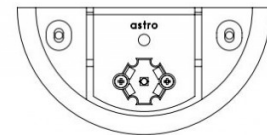

The light can be painted over, please follow Astro's [painting guide](#) for more information. Serifos 170 provides a beautiful light, both upwards and downwards. Rated with an IP20, the wall light is suitable for interior spaces, including bathrooms (zone 3).

PRODUCT SPECIFICATION

Light Source: 6.3W, 2700K, 220 Lumens

IP Code: 20

Dimming: Non-dimmable

Dimensions: Height: 17cm
Width: 11cm
Depth: 5.5cm

For all sales and technical enquiries, please contact:

+44 (0)114 263 4266