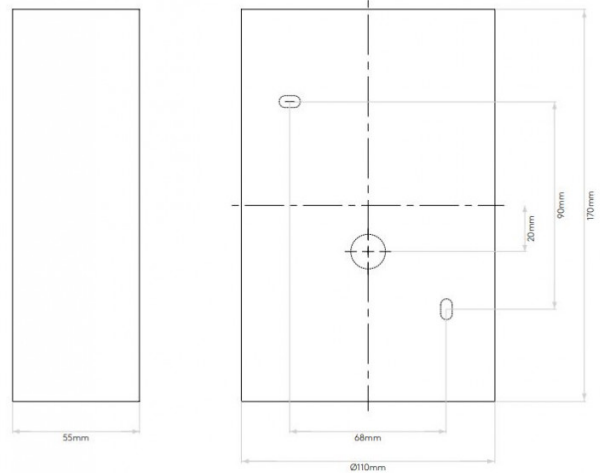

### Serifos 170 LED by Astro

Serifos 170 is an interior wall light by Astro, in a white plaster finish. The light benefits from having an integrated LED light source.

The light can be painted over, please follow Astro's [painting guide](#) for more information. Serifos 170 provides a beautiful light, both upwards and downwards. Rated with an IP20, the wall light is suitable for interior spaces, including bathrooms (zone 3).

## PRODUCT SPECIFICATION

**Light Source:** 6.3W, 2700K, 220 Lumens

**IP Code:** 20

**Dimming:** Non-dimmable

**Dimensions:** Height: 17cm  
Width: 11cm  
Depth: 5.5cm

**For all sales and technical enquiries, please contact:**