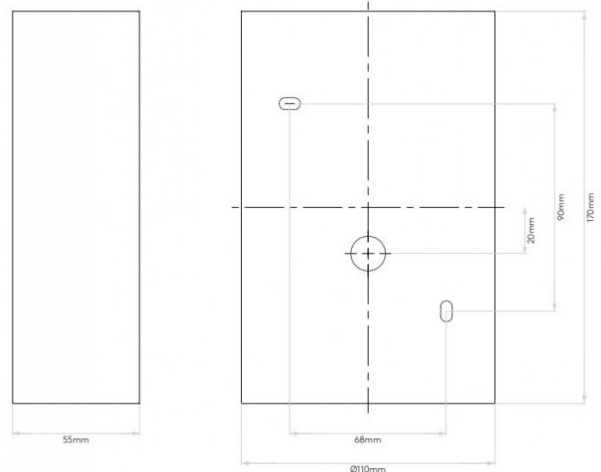

The light can be painted over, please follow Astro's [painting guide](#) for more information. Serifos 170 provides a beautiful light, both upwards and downwards. Rated with an IP20, the wall light is suitable for interior spaces, including bathrooms (zone 3).

PRODUCT SPECIFICATION

Light Source: 6.3W, 2700K, 220 Lumens

IP Code: 20

Dimming: Non-dimmable

Dimensions: Height: 17cm
Width: 11cm
Depth: 5.5cm

For all sales and technical enquiries, please contact:

+44 (0)114 263 4266