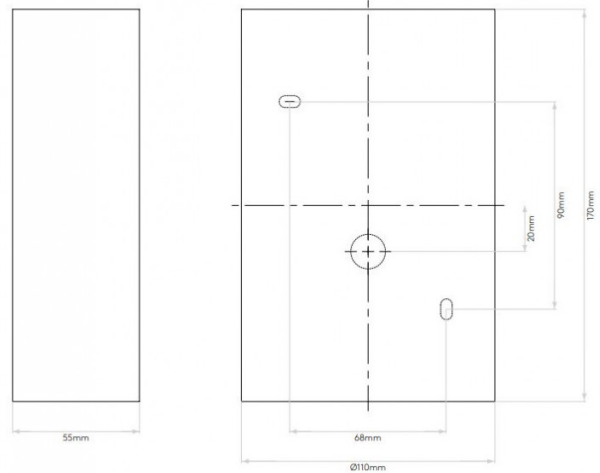

astro

Astro Serifos 170 LED Wall Light

LA4088

SOURCE: <https://www.davidvillagelighting.co.uk/product/Astro-Serifos-170-LED-Wall-Light/16884>

PRODUCT DESCRIPTION

Serifos 170 LED by Astro

Serifos 170 is an interior wall light by Astro, in a white plaster finish. The light benefits from having an integrated LED light source.

The light can be painted over, please follow Astro's [painting guide](#) for more information. Serifos 170 provides a beautiful light, both upwards and downwards. Rated with an IP20, the wall light is suitable for interior spaces, including bathrooms (zone 3).

PRODUCT SPECIFICATION

- Light Source:** 6.3W, 2700K, 220 Lumens
- IP Code:** 20
- Dimming:** Non-dimmable
- Dimensions:** Height: 17cm
Width: 11cm
Depth: 5.5cm

For all sales and technical enquiries, please contact: