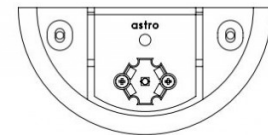

astro

Astro Serifos 170 LED Wall Light

LA4088

SOURCE: <https://www.davidvillagelighting.co.uk/product/Astro-Serifos-170-LED-Wall-Light/16884>

PRODUCT DESCRIPTION

Serifos 170 LED by Astro

Serifos 170 is an interior wall light by Astro, in a white plaster finish. The light benefits from having an integrated LED light source.

The light can be painted over, please follow Astro's [painting guide](#) for more information. Serifos 170 provides a beautiful light, both upwards and downwards. Rated with an IP20, the wall light is suitable for interior spaces, including bathrooms (zone 3).

PRODUCT SPECIFICATION

- Light Source:** 6.3W, 2700K, 220 Lumens
- IP Code:** 20
- Dimming:** Non-dimmable
- Dimensions:** Height: 17cm
Width: 11cm
Depth: 5.5cm

For all sales and technical enquiries, please contact: