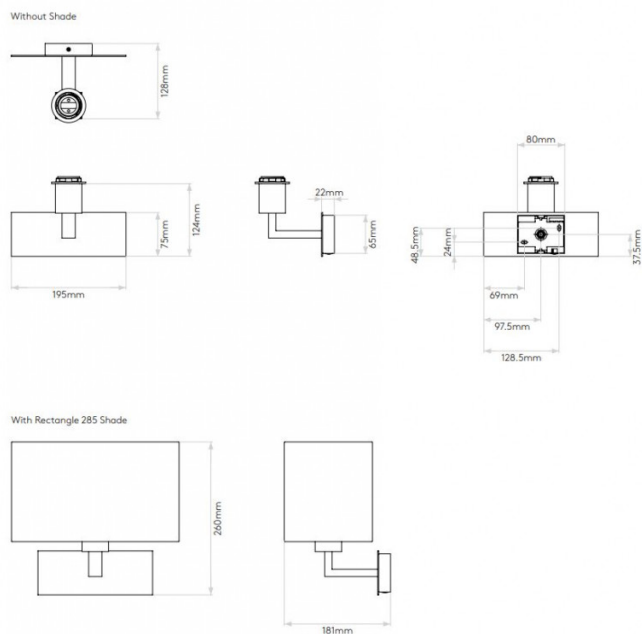

### Park Lane Grande by Astro

The large version of the Park Lane wall light, the Park Lane Grande has a steel base and wall fixture available in 3 finish options: matt nickel, polished chrome and bronze. The wall light is further matched with a shade of your choice. You can select from the Rectangle 285 shade which comes in white, black, oyster or putty silk finish. As silk is a natural fabric, you can expect small variations or irregularities on the texture.

## PRODUCT SPECIFICATION

**Light Source:** 1 x 60W E27 Dimmable (excluded)

**IP Code:** 20

**Dimming:** Dimmable via mains phase dimming.

**Dimensions:** Height 26cm  
Width 28.5cm  
Depth 18.1cm

**For all sales and technical enquiries, please contact:**