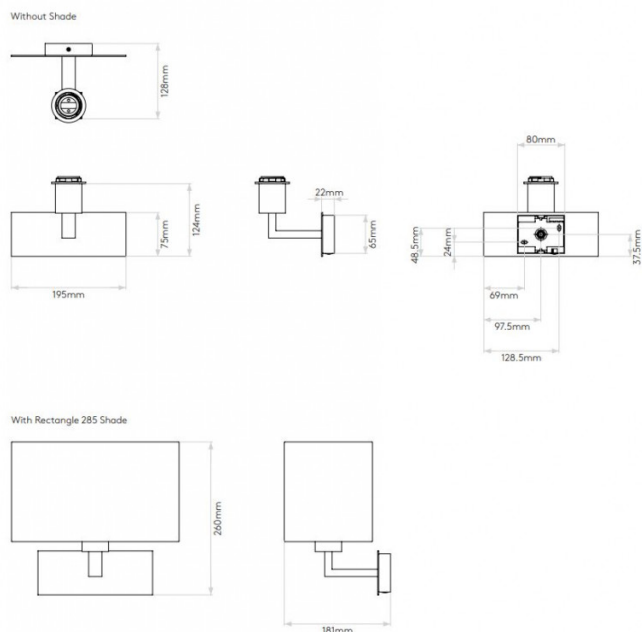

astro

Astro Park Lane Grande Wall Light

LA4087

SOURCE: <https://www.davidvillagelighting.co.uk/product/Astro-Park-Lane-Grande-Wall-Light/16883>

PRODUCT DESCRIPTION

Park Lane Grande by Astro

The large version of the Park Lane wall light, the Park Lane Grande has a steel base and wall fixture available in 3 finish options: matt nickel, polished chrome and bronze. The wall light is further matched with a shade of your choice. You can select from the Rectangle 285 shade which comes in white, black, oyster or putty silk finish. As silk is a natural fabric, you can expect small variations or irregularities on the texture.

PRODUCT SPECIFICATION

Light Source: 1 x 60W E27 Dimmable (excluded)

IP Code: 20

Dimming: Dimmable via mains phase dimming.

Dimensions: Height 26cm
Width 28.5cm
Depth 18.1cm

For all sales and technical enquiries, please contact: