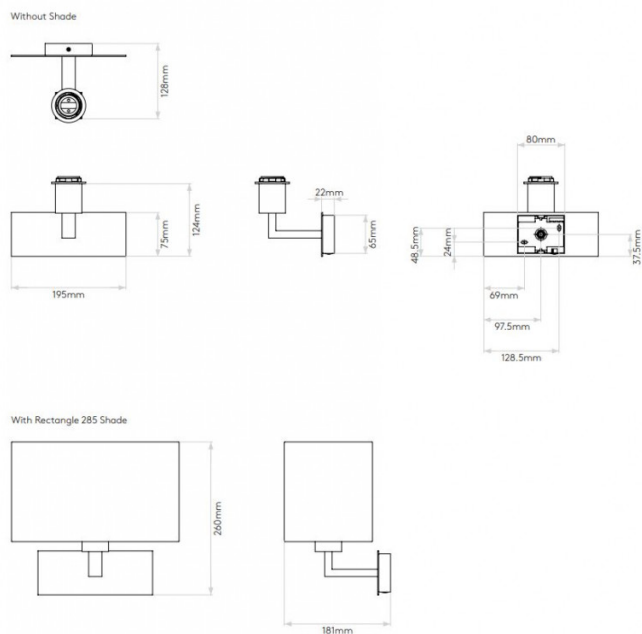

astro

Astro Park Lane Grande Wall Light

LA4087

SOURCE: <https://www.davidvillagelighting.co.uk/product/Astro-Park-Lane-Grande-Wall-Light/16883>

PRODUCT DESCRIPTION

Park Lane Grande by Astro

The large version of the Park Lane wall light, the Park Lane Grande has a steel base and wall fixture available in 3 finish options: matt nickel, polished chrome and bronze. The wall light is further matched with a shade of your choice. You can select from the Rectangle 285 shade which comes in white, black, oyster or putty silk finish. As silk is a natural fabric, you can expect small variations or irregularities on the texture.

PRODUCT SPECIFICATION

Light Source: 1 x 60W E27 Dimmable (excluded)

IP Code: 20

Dimming: Dimmable via mains phase dimming.

Dimensions: Height 26cm
Width 28.5cm
Depth 18.1cm

For all sales and technical enquiries, please contact: