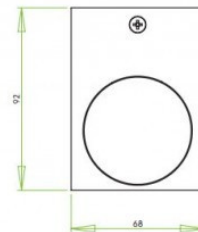

For all sales and technical enquiries, please contact:

+44 (0)114 263 4266

info@davidvillagelighting.co.uk

www.davidvillagelighting.co.uk