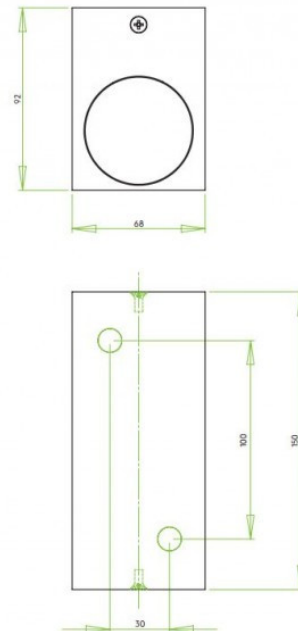

The light can be dimmed, only when used with dimmable light source. The Chios range includes the [Chios 80](#), smaller and with a single emission.

PRODUCT SPECIFICATION

- Light Source:** 2 x Max 6W LED GU10 Dimmable (excluded)
- IP Code:** 44
- Dimming:** Dimmable via mains phase dimming with a dimmable compatible light bulb.
- Dimensions:** Height: 15cm
Width: 6.8cm
Depth: 9.2cm