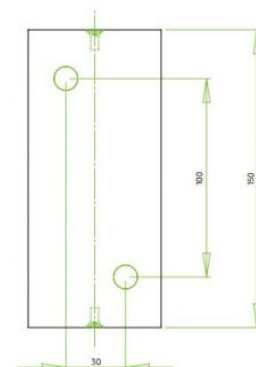

For all sales and technical enquiries, please contact:

+44 (0)114 263 4266

info@davidvillagelighting.co.uk

www.davidvillagelighting.co.uk