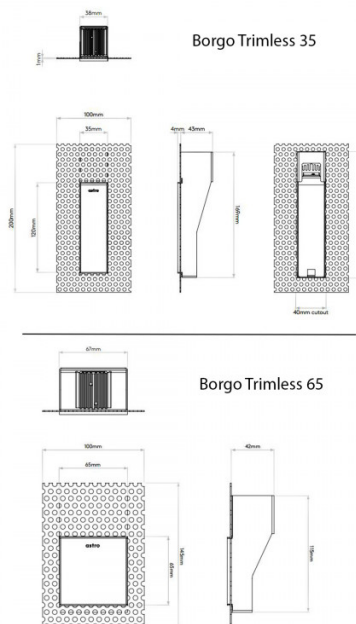

## PRODUCT SPECIFICATION

**Light Source:** Borgo 35 - 2W, 3000K, 70 Lumens  
Borgo 65 - 2W, 3000K, 80 Lumens

**IP Code:** 20

**Dimming:** Dimmable when dimmable driver is installed.

**Dimensions: Borgo 35:**  
Height: 12cm  
Width: 3.5cm  
Depth: 4.3cm

**Borgo 65:**  
Height: 6.5cm  
Width: 6.5cm  
Depth: 4.2cm

**For all sales and technical enquiries, please contact:**

+44 (0)114 263 4266

[info@davidvillagelighting.co.uk](mailto:info@davidvillagelighting.co.uk)