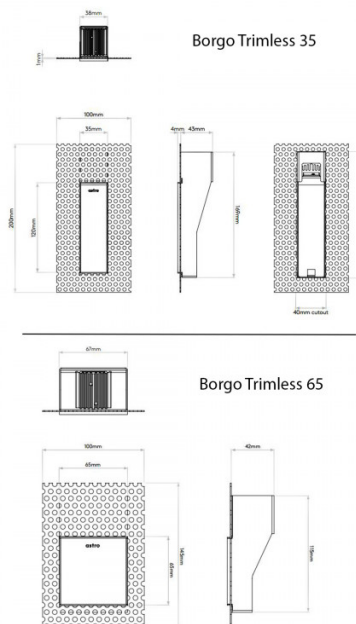

### Astro Borgo Trimless LED Recessed Light

A beautiful and discreet downlight, the Borgo Trimless comes in two shapes and sizes, the Borgo Trimless 35 and Borgo Trimless 65. The 35 is rectangular and the 65 square. Both are suitable for staircases or hallways. They are IP rated for bathrooms, zone 3. The forward voltage per product is 2.80V. Back box not required for solid wall installation.

## PRODUCT SPECIFICATION

- Light Source:** Borgo 35 - 2W, 3000K, 70 Lumens  
Borgo 65 - 2W, 3000K, 80 Lumens
- IP Code:** 20
- Dimming:** Dimmable when dimmable driver is installed.
- Dimensions:**
  - Borgo 35:**  
Height: 12cm  
Width: 3.5cm  
Depth: 4.2cm
  - Borgo 65:**  
Height: 6.5cm  
Width: 6.5cm  
Depth: 4.2cm