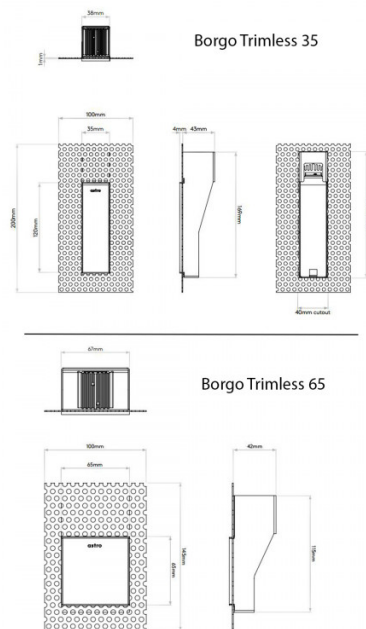

A beautiful and discreet downlight, the Borgo Trimless comes in two shapes and sizes, the Borgo Trimless 35 and Borgo Trimless 65. The 35 is rectangular and the 65 square. Both are suitable for staircases or hallways. They are IP rated for bathrooms, zone 3. The forward voltage per product is 2.80V. Back box not required for solid wall installation.

This product must be installed before final plaster skim.

PRODUCT SPECIFICATION

- Light Source:** Borgo 35 - 2W, 3000K, 70 Lumens
Borgo 65 - 2W, 3000K, 80 Lumens
- IP Code:** 20
- Dimming:** Dimmable when dimmable driver is installed.
- Dimensions:**
 - Borgo 35:**
Height: 12cm
Width: 3.5cm
Depth: 4.2cm
 - Borgo 65:**
Height: 6.5cm
Width: 6.5cm
Depth: 4.2cm