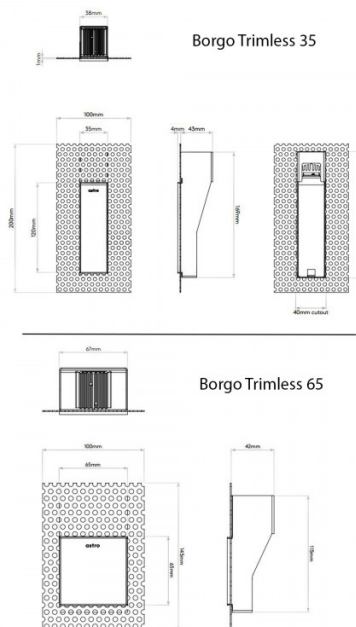

A beautiful and discreet downlight, the Borgo Trimless comes in two shapes and sizes, the Borgo Trimless 35 and Borgo Trimless 65. The 35 is rectangular and the 65 square. Both are suitable for staircases or hallways. They are IP rated for bathrooms, zone 3. The forward voltage per product is 2.80V. Back box not required for solid wall installation.

This product must be installed before final plaster skim.

PRODUCT SPECIFICATION

- Light Source:** Borgo 35 - 2W, 3000K, 70 Lumens
Borgo 65 - 2W, 3000K, 80 Lumens
- IP Code:** 20
- Dimming:** Dimmable when dimmable driver is installed.
- Dimensions:**
 - Borgo 35:**
Height: 12cm
Width: 3.5cm
Depth: 4.2cm
 - Borgo 65:**
Height: 6.5cm
Width: 6.5cm
Depth: 4.2cm