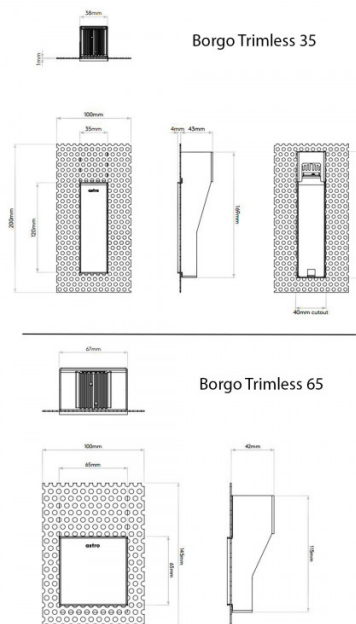

A beautiful and discreet downlight, the Borgo Trimless comes in two shapes and sizes, the Borgo Trimless 35 and Borgo Trimless 65. The 35 is rectangular and the 65 square. Both are suitable for staircases or hallways. They are IP rated for bathrooms, zone 3. The forward voltage per product is 2.80V. Back box not required for solid wall installation.

This product must be installed before final plaster skim.

PRODUCT SPECIFICATION

- Light Source:** Borgo 35 - 2W, 3000K, 70 Lumens
Borgo 65 - 2W, 3000K, 80 Lumens
- IP Code:** 20
- Dimming:** Dimmable when dimmable driver is installed.
- Dimensions:**
 - Borgo 35:**
Height: 12cm
Width: 3.5cm
Depth: 4.2cm
 - Borgo 65:**
Height: 6.5cm
Width: 6.5cm
Depth: 4.2cm