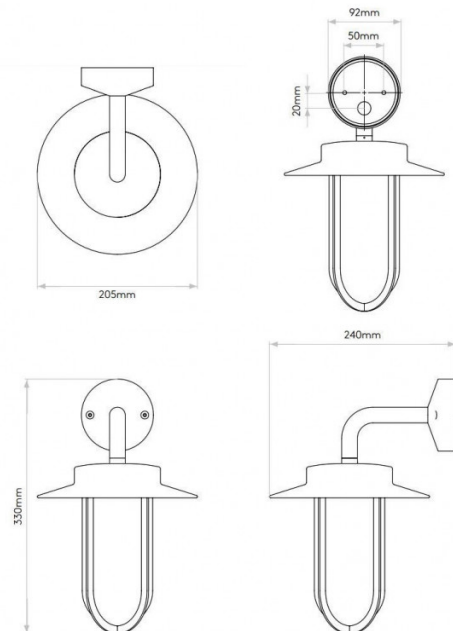

## PRODUCT DESCRIPTION

## PRODUCT SPECIFICATION

- Light Source:** 1 x Max 60W E27 Dimmable (excluded)
- IP Code:** 44
- Dimming:** Dimmable via mains phase dimming.
- Dimensions:** Height: 33cm  
Width: 20.5cm  
Depth: 24cm

For all sales and technical enquiries, please contact: