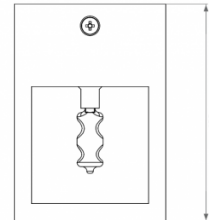

astro

Astro Mosto Wall Light

LA4078

SOURCE: <https://www.davidvillagelighting.co.uk/product/Astro-Mosto-Wall-Light/16869>

PRODUCT DESCRIPTION

Astro Mosto Wall Light

An interior plaster wall light, the Mosto by Astro is suitable for all spaces including bathrooms (zone 3). Mosto is for vertical, wall mounting and suitable to mount on flammable material. The interior wall light can be dimmed, when used with dimmable light source.

With it being made of plaster, the Mosto light can be painted over if you wish to. Follow Astro's [painting guide](#) for more information.

PRODUCT SPECIFICATION

- Light Source:** 1 x Max 28W G9 Dimmable (excluded)
- IP Code:** 20
- Dimming:** Dimmable via mains phase dimming.
- Dimensions:** Height: 10cm
Width: 7cm
Depth: 10cm