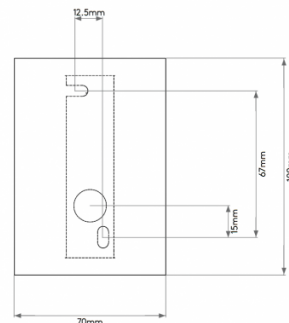

## PRODUCT SPECIFICATION

**Light Source:** 1 x Max 28W G9 Dimmable (excluded)

**IP Code:** 20

**Dimming:** Dimmable via mains phase dimming.

**Dimensions:** Height: 10cm  
Width: 7cm  
Depth: 10cm

**For all sales and technical enquiries, please contact:**