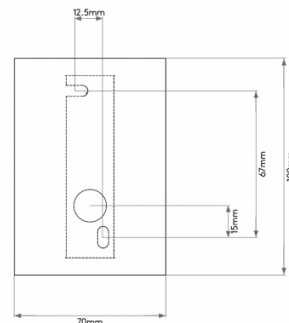

astro

**Astro Mosto Wall Light**

LA4078

SOURCE: <https://www.davidvillagelighting.co.uk/product/Astro-Mosto-Wall-Light/16869>

**PRODUCT DESCRIPTION**

**Astro Mosto Wall Light**

An interior plaster wall light, the Mosto by Astro is suitable for all spaces including bathrooms (zone 3). Mosto is for vertical, wall mounting and suitable to mount on flammable material. The interior wall light can be dimmed, when used with dimmable light source.

With it being made of plaster, the Mosto light can be painted over if you wish to. Follow Astro's [painting guide](#) for more information.

**PRODUCT SPECIFICATION**

- Light Source:** 1 x Max 28W G9 Dimmable (excluded)
- IP Code:** 20
- Dimming:** Dimmable via mains phase dimming.
- Dimensions:** Height: 10cm  
Width: 7cm  
Depth: 10cm