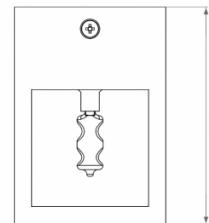

astro

**Astro Mosto Wall Light**

LA4078

SOURCE: <https://www.davidvillagelighting.co.uk/product/Astro-Mosto-Wall-Light/16869>

**PRODUCT DESCRIPTION**

**Astro Mosto Wall Light**

An interior plaster wall light, the Mosto by Astro is suitable for all spaces including bathrooms (zone 3). Mosto is for vertical, wall mounting and suitable to mount on flammable material. The interior wall light can be dimmed, when used with dimmable light source.

With it being made of plaster, the Mosto light can be painted over if you wish to. Follow Astro's [painting guide](#) for more information.

**PRODUCT SPECIFICATION**

- Light Source:** 1 x Max 28W G9 Dimmable (excluded)
- IP Code:** 20
- Dimming:** Dimmable via mains phase dimming.
- Dimensions:** Height: 10cm  
Width: 7cm  
Depth: 10cm