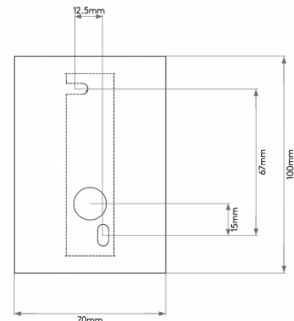

astro

Astro Mosto Wall Light

LA4078

SOURCE: <https://www.davidvillagelighting.co.uk/product/Astro-Mosto-Wall-Light/16869>

PRODUCT DESCRIPTION

Astro Mosto Wall Light

An interior plaster wall light, the Mosto by Astro is suitable for all spaces including bathrooms (zone 3). Mosto is for vertical, wall mounting and suitable to mount on flammable material. The interior wall light can be dimmed, when used with dimmable light source.

With it being made of plaster, the Mosto light can be painted over if you wish to. Follow Astro's [painting guide](#) for more information.

PRODUCT SPECIFICATION

- Light Source:** 1 x Max 28W G9 Dimmable (excluded)
- IP Code:** 20
- Dimming:** Dimmable via mains phase dimming.
- Dimensions:** Height: 10cm
Width: 7cm
Depth: 10cm