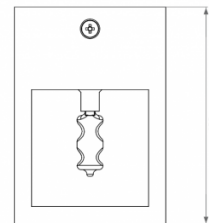

## PRODUCT SPECIFICATION

**Light Source:** 1 x Max 28W G9 Dimmable (excluded)

**IP Code:** 20

**Dimming:** Dimmable via mains phase dimming.

**Dimensions:** Height: 10cm  
Width: 7cm  
Depth: 10cm

**For all sales and technical enquiries, please contact:**