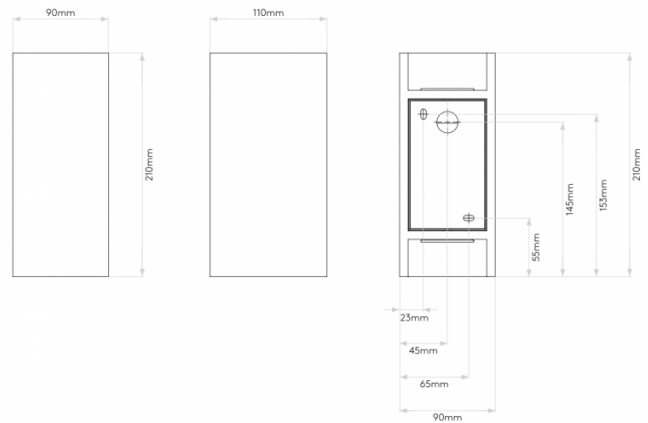

IP Code: 20

Dimming: Dimmable via mains phase dimming.

Dimensions: Height: 21cm
Width: 9cm
Depth: 11cm

For all sales and technical enquiries, please contact:

+44 (0)114 263 4266

info@davidvillagelighting.co.uk