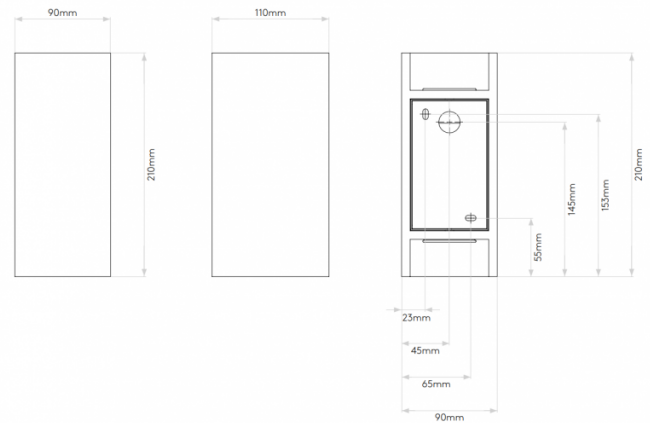

IP Code: 20

Dimming: Dimmable via mains phase dimming.

Dimensions: Height: 21cm
Width: 9cm
Depth: 11cm

For all sales and technical enquiries, please contact:

+44 (0)114 263 4266

info@davidvillagelighting.co.uk