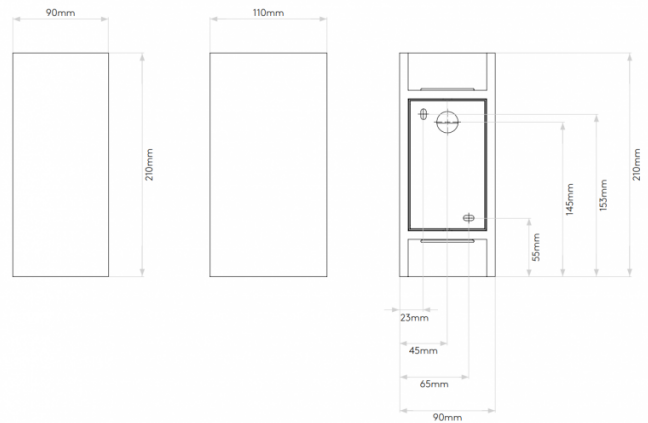

## PRODUCT SPECIFICATION

**Light Source:** 2 x Max 6W GU10 LED Dimmable (excluded)

**IP Code:** 20

**Dimming:** Dimmable via mains phase dimming.

**Dimensions:** Height: 21cm  
Width: 9cm  
Depth: 11cm

**For all sales and technical enquiries, please contact:**