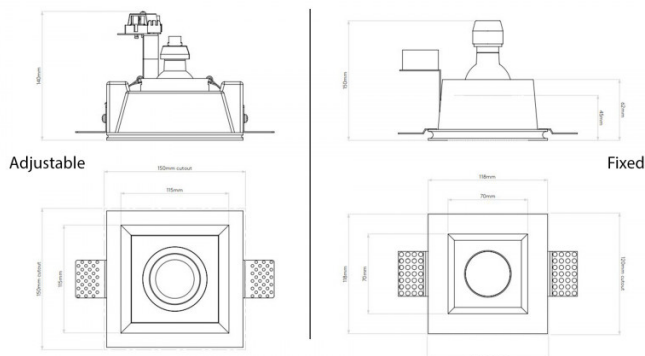

### Astro Blanco Square Recessed Downlight

**We currently have limited stock of one of these items in our Clearance section.**

The Astro Blanco range is ideal to be fitted in surfaces already plastered. The Blanco Square is fitted and then the gap is filled and rubbed down until smooth, before painting. The recessed downlight is available in two versions, Fixed or Adjustable. The Blanco Square Adjustable can be tilted by 30° and rotated by 360°, so you can adjust the direction of the light. The Blanco range is IP20 rated, making them suitable for fitting in bathrooms, zone 3.

## PRODUCT SPECIFICATION

**Light Source:** 1 x Max 50W GU10 Dimmable (excluded)

**IP Code:** 20

**Dimming:** Dimmable via mains phase dimming.

**Dimensions:** **Fixed:** 11.8cm x 11.8cm x 15cm  
**Adjustable:** 11.5cm x 11.5cm x 14cm