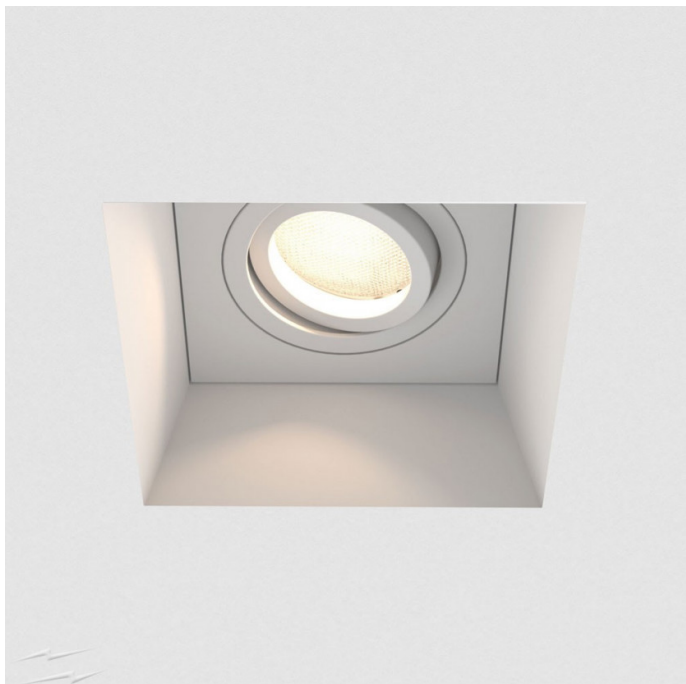

astro

Astro Blanco Square Recessed Downlight

LA4073

SOURCE: <https://www.davidvillagelighting.co.uk/product/Astro-Blanco-Square-Recessed-Downlight/16864>

PRODUCT DESCRIPTION

Astro Blanco Square Recessed Downlight

We currently have limited stock of one of these items in our Clearance section.

The Astro Blanco range is ideal to be fitted in surfaces already plastered. The Blanco Square is fitted and then the gap is filled and rubbed down until smooth, before painting. The recessed downlight is available in two versions, Fixed or Adjustable. The Blanco Square Adjustable can be tilted by 30° and rotated by 360°, so you can adjust the direction of the light. The Blanco range is IP20 rated, making them suitable for fitting in bathrooms, zone 3.

PRODUCT SPECIFICATION

Light Source: 1 x Max 50W GU10 Dimmable (excluded)

IP Code: 20

Dimming: Dimmable via mains phase dimming.

Dimensions: **Fixed:** 11.8cm x 11.8cm x 15cm
Adjustable: 11.5cm x 11.5cm x 14cm