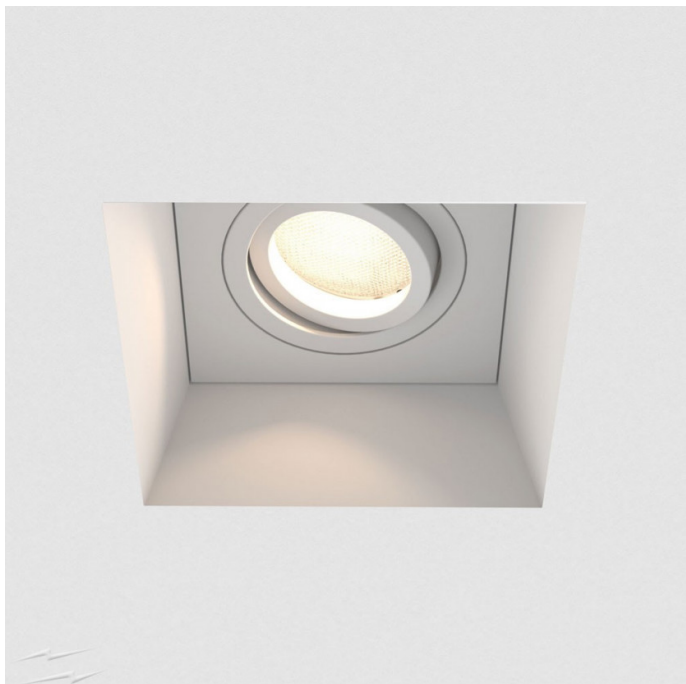

astro

# Astro Blanco Square Recessed Downlight

LA4073

SOURCE: <https://www.davidvillagelighting.co.uk/product/Astro-Blanco-Square-Recessed-Downlight/16864>

### Astro Blanco Square Recessed Downlight

**We currently have limited stock of one of these items in our Clearance section.**

The Astro Blanco range is ideal to be fitted in surfaces already plastered. The Blanco Square is fitted and then the gap is filled and rubbed down until smooth, before painting. The recessed downlight is available in two versions, Fixed or Adjustable. The Blanco Square Adjustable can be tilted by 30° and rotated by 360°, so you can adjust the direction of the light. The Blanco range is IP20 rated, making them suitable for fitting in bathrooms, zone 3.