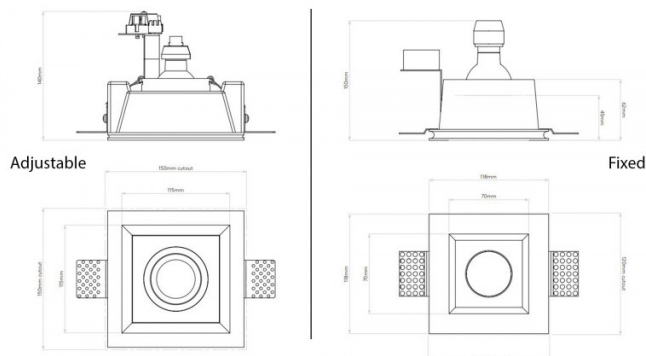

We currently have limited stock of one of these items in our Clearance section.

The Astro Blanco range is ideal to be fitted in surfaces already plastered. The Blanco Square is fitted and then the gap is filled and rubbed down until smooth, before painting. The recessed downlight is available in two versions, Fixed or Adjustable. The Blanco Square Adjustable can be tilted by 30° and rotated by 360°, so you can adjust the direction of the light. The Blanco range is IP20 rated, making them suitable for fitting in bathrooms, zone 3.

PRODUCT SPECIFICATION

Light Source: 1 x Max 50W GU10 Dimmable (excluded)

IP Code: 20

Dimming: Dimmable via mains phase dimming.

Dimensions: **Fixed:** 11.8cm x 11.8cm x 15cm
Adjustable: 11.5cm x 11.5cm x 14cm