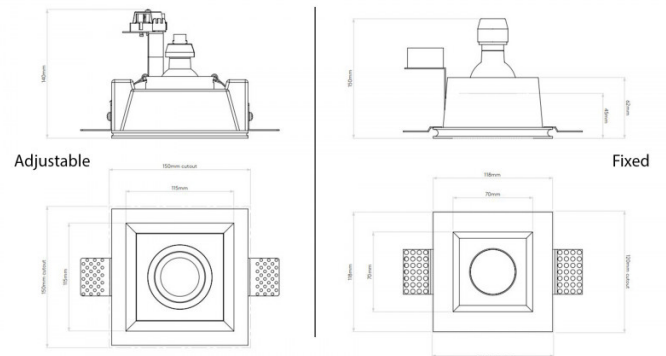

### Astro Blanco Square Recessed Downlight

**We currently have limited stock of one of these items in our Clearance section.**

The Astro Blanco range is ideal to be fitted in surfaces already plastered. The Blanco Square is fitted and then the gap is filled and rubbed down until smooth, before painting. The recessed downlight is available in two versions, Fixed or Adjustable. The Blanco Square Adjustable can be tilted by 30° and rotated by 360°, so you can adjust the direction of the light. The Blanco range is IP20 rated, making them suitable for fitting in bathrooms, zone 3.

## PRODUCT SPECIFICATION

- Light Source:** 1 x Max 50W GU10 Dimmable (excluded)
- IP Code:** 20
- Dimming:** Dimmable via mains phase dimming.
- Dimensions:** **Fixed:** 11.8cm x 11.8cm x 15cm  
**Adjustable:** 11.5cm x 11.5cm x 14cm