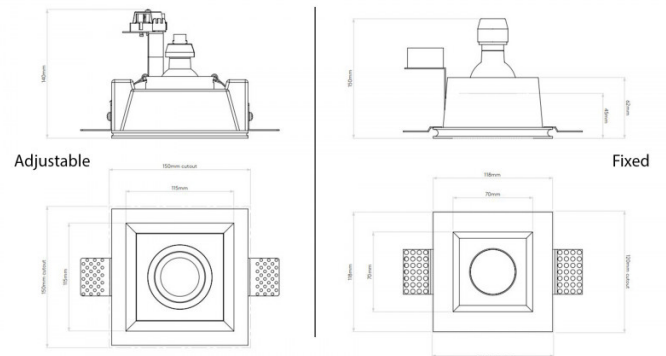

We currently have limited stock of one of these items in our Clearance section.

The Astro Blanco range is ideal to be fitted in surfaces already plastered. The Blanco Square is fitted and then the gap is filled and rubbed down until smooth, before painting. The recessed downlight is available in two versions, Fixed or Adjustable. The Blanco Square Adjustable can be tilted by 30° and rotated by 360°, so you can adjust the direction of the light. The Blanco range is IP20 rated, making them suitable for fitting in bathrooms, zone 3.

PRODUCT SPECIFICATION

- Light Source:** 1 x Max 50W GU10 Dimmable (excluded)
- IP Code:** 20
- Dimming:** Dimmable via mains phase dimming.
- Dimensions:** **Fixed:** 11.8cm x 11.8cm x 15cm
Adjustable: 11.5cm x 11.5cm x 14cm