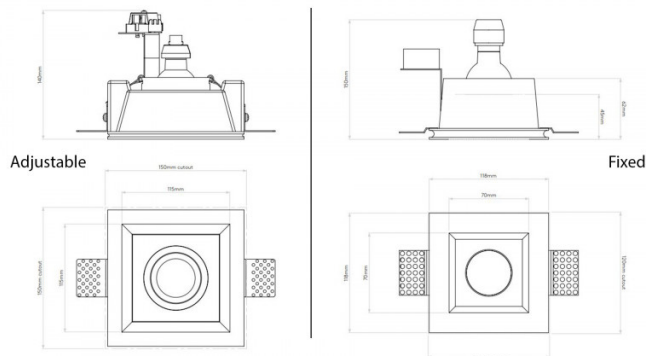

## PRODUCT SPECIFICATION

**Light Source:** 1 x Max 6W GU10 Dimmable (Excluded)

**IP Code:** 20

**Dimming:** Dimmable via mains phase dimming.

**Dimensions: Fixed:**  
Fixture: 11.8cm<sup>2</sup>  
Depth: 15cm

**Adjustable:**  
Fixture: 11.5cm<sup>2</sup>  
Depth: 4cm

**For all sales and technical enquiries, please contact:**

+44 (0)114 263 4266

[info@davidvillagelighting.co.uk](mailto:info@davidvillagelighting.co.uk)