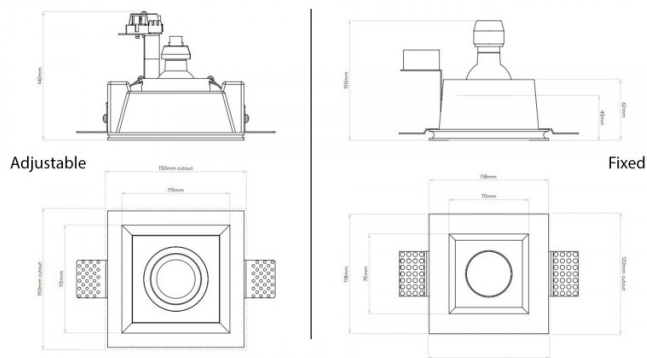

We currently have limited stock of one of these items in our Clearance section.

The Astro Blanco range is ideal to be fitted in surfaces already plastered. The Blanco Square is fitted and then the gap is filled and rubbed down until smooth, before painting. The recessed downlight is available in two versions, Fixed or Adjustable. The Blanco Square Adjustable can be tilted by 30° and rotated by 360°, so you can adjust the direction of the light. The Blanco range is IP20 rated, making them suitable for fitting in bathrooms, zone 3.

PRODUCT SPECIFICATION

Light Source: 1 x Max 50W GU10 Dimmable (excluded)

IP Code: 20

Dimming: Dimmable via mains phase dimming.

Dimensions: **Fixed:** 11.8cm x 11.8cm x 15cm
Adjustable: 11.5cm x 11.5cm x 14cm