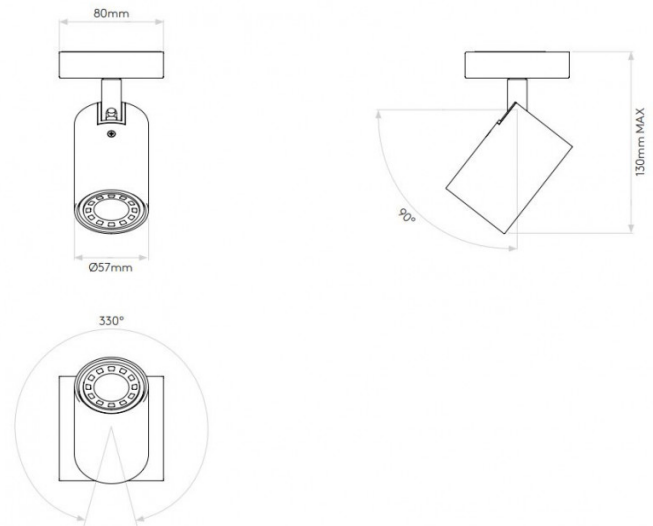

A single spotlight, with a square base, the Ascoli Single is available in four finish options. You can select between matt nickel, matt black, textured white or bronze colour. The light emits a directional light, with a head that can be tilted up to 90° or rotated 330°. The spotlight can be dimmed, when used with a compatible GU10 light bulb. Ascoli Single can be installed in bathrooms, with an IP20 it is suitable for zone 3.

PRODUCT SPECIFICATION

- Light Source:** 1 x Max 6w LED GU10 (excluded)
- IP Code:** 20
- Dimming:** Dimmable via mains phase dimming.
- Dimensions:** Ø5.7cm
Height: 8cm
Width: 8cm

For all sales and technical enquiries, please contact: