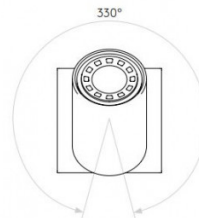

## PRODUCT SPECIFICATION

- Light Source:** 1 x Max 6w LED GU10 (excluded)
- IP Code:** 20
- Dimming:** Dimmable via mains phase dimming.
- Dimensions:** Ø5.7cm  
Height: 8cm  
Width: 8cm

**For all sales and technical enquiries, please contact:**