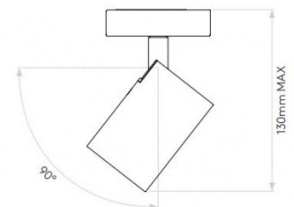

## PRODUCT SPECIFICATION

- Light Source:** 1 x Max 6w LED GU10 (excluded)
- IP Code:** 20
- Dimming:** Dimmable via mains phase dimming.
- Dimensions:** Ø5.7cm  
Height: 8cm  
Width: 8cm

**For all sales and technical enquiries, please contact:**