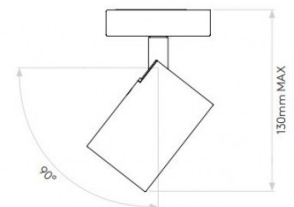

astro

LA4072

Astro Ascoli Single Ceiling / Wall Light

SOURCE: <https://www.davidvillagelighting.co.uk/product/Astro-Ascoli-Single-Ceiling-Wall-Light/16862>

PRODUCT DESCRIPTION

Astro Ascoli Single Light

A single spotlight, with a square base, the Ascoli Single is available in four finish options. You can select between matt nickel, matt black, textured white or bronze colour. The light emits a directional light, with a head that can be tilted up to 90° or rotated 330°. The spotlight can be dimmed, when used with a compatible GU10 light bulb. Ascoli Single can be installed in bathrooms, with an IP20 it is suitable for zone 3.

PRODUCT SPECIFICATION

- Light Source:** 1 x Max 6w LED GU10 (excluded)
- IP Code:** 20
- Dimming:** Dimmable via mains phase dimming.
- Dimensions:** Ø5.7cm
Height: 8cm
Width: 8cm

For all sales and technical enquiries, please contact: