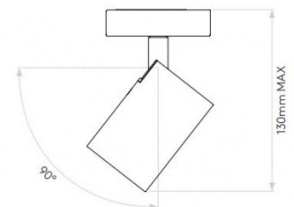

For all sales and technical enquiries, please contact:

+44 (0)114 263 4266

info@davidvillagelighting.co.uk

www.davidvillagelighting.co.uk