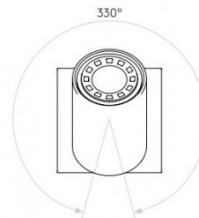

astro

LA4072

Astro Ascoli Single Ceiling / Wall Light

SOURCE: <https://www.davidvillagelighting.co.uk/product/Astro-Ascoli-Single-Ceiling-Wall-Light/16862>

PRODUCT DESCRIPTION

Astro Ascoli Single Light

A single spotlight, with a square base, the Ascoli Single is available in four finish options. You can select between matt nickel, matt black, textured white or bronze colour. The light emits a directional light, with a head that can be tilted up to 90° or rotated 330°. The spotlight can be dimmed, when used with a compatible GU10 light bulb. Ascoli Single can be installed in bathrooms, with an IP20 it is suitable for zone 3.

PRODUCT SPECIFICATION

- Light Source:** 1 x Max 6w LED GU10 (excluded)
- IP Code:** 20
- Dimming:** Dimmable via mains phase dimming.
- Dimensions:** Ø5.7cm
Height: 8cm
Width: 8cm

For all sales and technical enquiries, please contact: