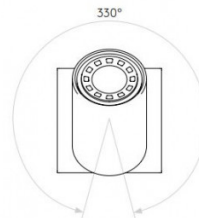

For all sales and technical enquiries, please contact:

+44 (0)114 263 4266

info@davidvillagelighting.co.uk

www.davidvillagelighting.co.uk