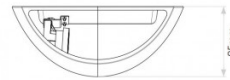

astro

Astro Milo Wall Light

LA4071

SOURCE: <https://www.davidvillagelighting.co.uk/product/Astro-Milo-Wall-Light/16861>

PRODUCT DESCRIPTION

Milo Wall Light by Astro

An interior ceramic wall light, the Milo has a curved shape in a white finish. While rated IP20, Milo can be installed in bathrooms, strictly zone 3. When used with a dimmable light source, the wall light can be dimmed via mains phase dimming.

No driver is required, and the wall light is double insulated (Class II).

You can also mount the Milo wall light on flammable material.

PRODUCT SPECIFICATION

Light Source: 1 x Max 60W E27 Dimmable (excluded)

IP Code: 20

Dimming: Dimmable via main phase dimming.

Dimensions: Width: 31cm
Height: 13cm
Depth: 9.5cm

For all sales and technical enquiries, please contact:

+44 (0)114 263 4266

info@davidvillagelighting.co.uk