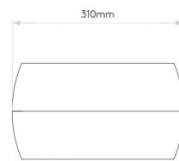

IP Code: 20

Dimming: Dimmable via main phase dimming.

Dimensions: Width: 31cm
Height: 13cm
Depth: 9.5cm

For all sales and technical enquiries, please contact:

+44 (0)114 263 4266

info@davidvillagelighting.co.uk