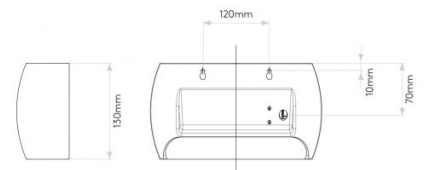

astro

Astro Milo Wall Light

LA4071

SOURCE: <https://www.davidvillagelighting.co.uk/product/Astro-Milo-Wall-Light/16861>

PRODUCT DESCRIPTION

Milo Wall Light by Astro

An interior ceramic wall light, the Milo has a curved shape in a white finish. While rated IP20, Milo can be installed in bathrooms, strictly zone 3. When used with a dimmable light source, the wall light can be dimmed via mains phase dimming.

No driver is required, and the wall light is double insulated (Class II).

You can also mount the Milo wall light on flammable material.

PRODUCT SPECIFICATION

Light Source: 1 x Max 60W E27 Dimmable (excluded)

IP Code: 20

Dimming: Dimmable via main phase dimming.

Dimensions: Width: 31cm
Height: 13cm
Depth: 9.5cm

For all sales and technical enquiries, please contact:

+44 (0)114 263 4266

info@davidvillagelighting.co.uk