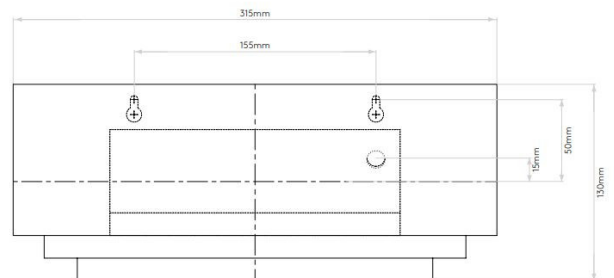

PRODUCT SPECIFICATION

Light Source: 1 x Max 60W E27 (excluded)

IP Code: 20

Dimming: Dimmable via mains phase dimming.

Dimensions: Depth: 8cm
Height: 13cm
Width: 31.5cm

For all sales and technical enquiries, please contact: