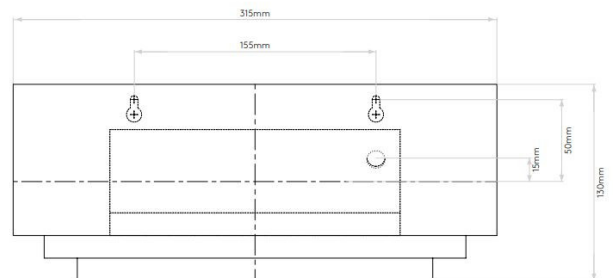

PRODUCT SPECIFICATION

- Light Source:** 1 x Max 60W E27 (excluded)
- IP Code:** 20
- Dimming:** Dimmable via mains phase dimming.
- Dimensions:** Depth: 8cm
Height: 13cm
Width: 31.5cm

For all sales and technical enquiries, please contact: