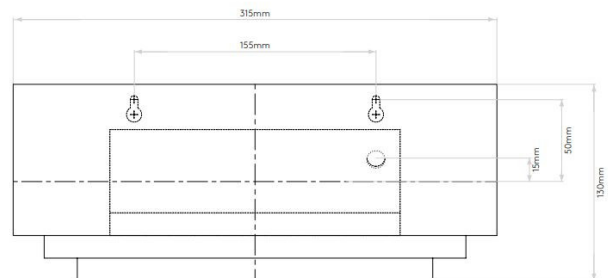

PRODUCT SPECIFICATION

- Light Source:** 1 x Max 60W E27 (excluded)
- IP Code:** 20
- Dimming:** Dimmable via mains phase dimming.
- Dimensions:** Depth: 8cm
Height: 13cm
Width: 31.5cm

For all sales and technical enquiries, please contact: