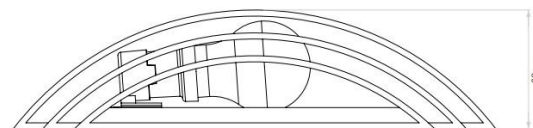

astro

Astro Amalfi 315 Wall Light

LA4068

SOURCE: <https://www.davidvillagelighting.co.uk/product/Astro-Amalfi-315-Wall-Light/16858>

PRODUCT DESCRIPTION

Astro Amalfi 315 Wall Light

Interior wall-light with a white ceramic finish. This product can be painted using a good quality emulsion paint. IP20 rated, suitable for bathroom zone 3. Amalfi 315 can be dimmed, when a dimmable light source is used.

PRODUCT SPECIFICATION

- Light Source:** 1 x Max 60W E27 (excluded)
- IP Code:** 20
- Dimming:** Dimmable via mains phase dimming.
- Dimensions:** Depth: 8cm
Height: 13cm
Width: 31.5cm

For all sales and technical enquiries, please contact: