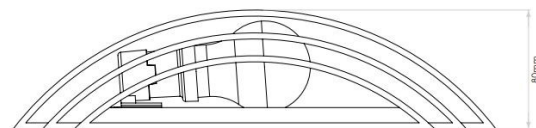

astro

Astro Amalfi 315 Wall Light

LA4068

SOURCE: <https://www.davidvillagelighting.co.uk/product/Astro-Amalfi-315-Wall-Light/16858>

PRODUCT DESCRIPTION

Astro Amalfi 315 Wall Light

Interior wall-light with a white ceramic finish. This product can be painted using a good quality emulsion paint. IP20 rated, suitable for bathroom zone 3. Amalfi 315 can be dimmed, when a dimmable light source is used.

PRODUCT SPECIFICATION

Light Source: 1 x Max 60W E27 (excluded)

IP Code: 20

Dimming: Dimmable via mains phase dimming.

Dimensions: Depth: 8cm
Height: 13cm
Width: 31.5cm

For all sales and technical enquiries, please contact: