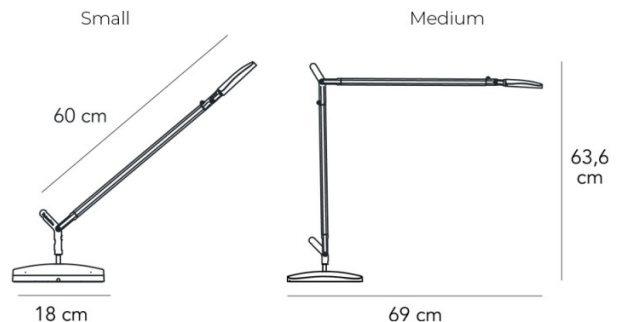

PRODUCT SPECIFICATION

Light Source: 7.5W, 2700K, 800 Lumens

IP Code: 20

Dimming: Integrated dimmer on the product.

Dimensions: Small:
Width: Ø18cm
Height: 60cm

Medium:
Width: Ø69cm
Height: 63.6cm

For all sales and technical enquiries, please contact: