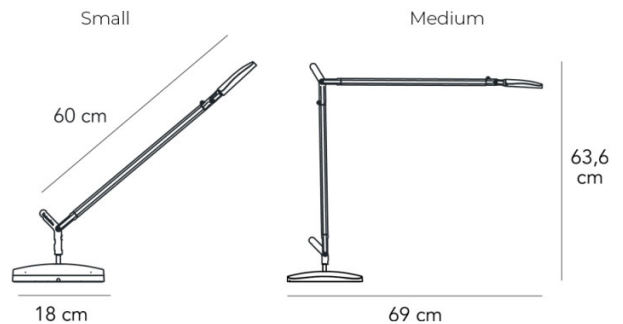

PRODUCT SPECIFICATION

Light Source: 7.5W, 2700K, 800 Lumens

IP Code: 20

Dimming: Integrated dimmer on the product.

Dimensions: Small:
Width: Ø18cm
Height: 60cm

Medium:
Width: Ø69cm
Height: 63.6cm

Cable Length: 250cm