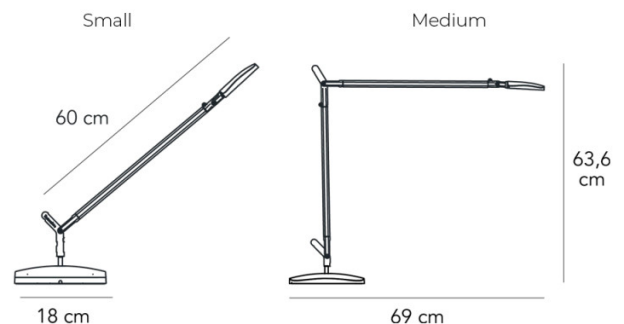

PRODUCT SPECIFICATION

Light Source: 7.5W, 2700K, 800 Lumens

IP Code: 20

Dimming: Integrated dimmer on the product.

Dimensions: Small:
Width: Ø18cm
Height: 60cm

Medium:
Width: Ø69cm
Height: 63.6cm

Cable Length: 250cm