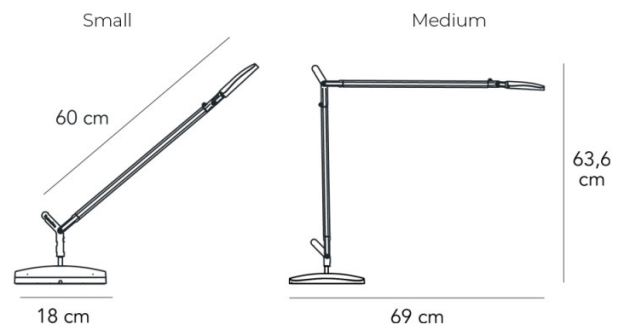

PRODUCT SPECIFICATION

Light Source: 7.5W, 2700K, 800 Lumens

IP Code: 20

Dimming: Integrated dimmer on the product.

Dimensions: Small:
Width: Ø18cm
Height: 60cm

Medium:
Width: Ø69cm
Height: 63.6cm

Cable Length: 250cm