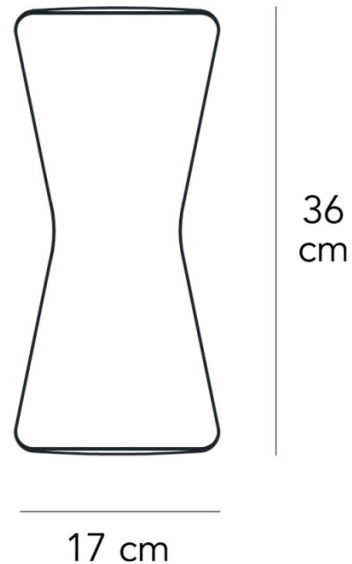

The Flex Wall Light is designed for versatility, allowing for both horizontal and vertical installation to suit a variety of spaces and preferences. It features an integrated LED, offering energy efficiency and long-lasting performance with a colour temperature of 3000K, making it ideal for creating a warm, inviting atmosphere in hallways, living spaces, or commercial settings. Dimmable for added ambience, the Flex provides flexible control over light intensity to suit different moods or tasks.

PRODUCT SPECIFICATION

Light Source: 26W, 3000K, 1350 Lumens

IP Code: 20

Dimming: Dimmable via Triac dimming.

Dimensions: Height: 36cm
Width: 17cm
Depth: 10cm

For all sales and technical enquiries, please contact: