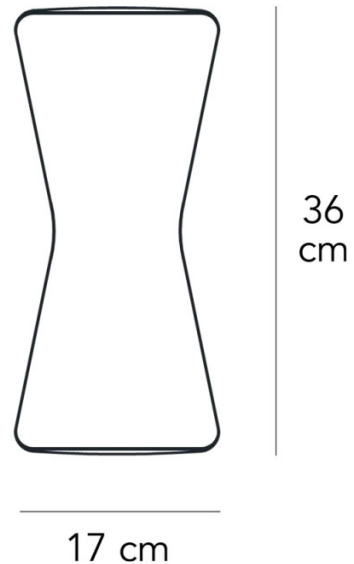

The Flex Wall Light is designed for versatility, allowing for both horizontal and vertical installation to suit a variety of spaces and preferences. It features an integrated LED, offering energy efficiency and long-lasting performance with a colour temperature of 3000K, making it ideal for creating a warm, inviting atmosphere in hallways, living spaces, or commercial settings. Dimmable for added ambience, the Flex provides flexible control over light intensity to suit different moods or tasks.

PRODUCT SPECIFICATION

Light Source: 26W, 3000K, 1350 Lumens

IP Code: 20

Dimming: Dimmable via Triac dimming.

Dimensions: Height: 36cm
Width: 17cm
Depth: 10cm

For all sales and technical enquiries, please contact: