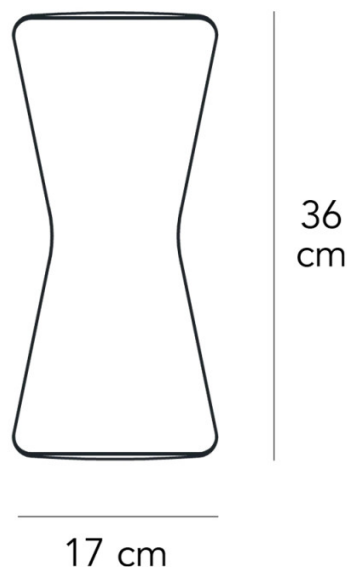

Fontana Arte Flex LED Wall Lamp

LA4062

SOURCE: <https://www.davidvillagelighting.co.uk/product/Fontana-Arte-Flex-LED-Wall-Lamp/16843>

PRODUCT DESCRIPTION

Designer: Karim Rashid

Fontana Arte Flex LED Wall

The Fontana Arte Flex Wall Light, designed by the acclaimed Karim Rashid, exemplifies minimalist elegance with its sleek, iconic shape. Crafted from die-cast aluminium and available in classic black or white finishes, the Flex wall light casts both upward and downward illumination, creating a balanced wash of light that enhances contemporary interiors with refined sophistication.

The Flex Wall Light is designed for versatility, allowing for both horizontal and vertical installation to suit a variety of spaces and preferences. It features an integrated LED, offering energy efficiency and long-lasting performance with a colour temperature of 3000K, making it ideal for creating a warm, inviting atmosphere in hallways, living spaces, or commercial settings. Dimmable for added ambience, the Flex provides flexible control over light intensity to suit different moods or tasks.

PRODUCT SPECIFICATION

Light Source: 26W, 3000K, 1350 Lumens

IP Code: 20

Dimming: Dimmable via Triac dimming.

Dimensions: Height: 36cm
Width: 17cm
Depth: 10cm

For all sales and technical enquiries, please contact: