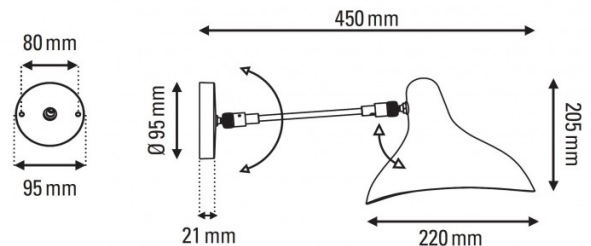

The Mantis BS5 wall lamp is movable, with an adjustable lampshade and stem so you can direct the light where you need. The spun metal shade casts a lovely glow that is both effective and atmospheric, perfect for ambience and as a task or reading light. Available in a black satin finish, this wall lamp will not disappoint!

PRODUCT SPECIFICATION

Light Source: 1 x max 11W E14 LED (excluded)

IP Code: 20

Dimming: Dimmable via mains phase dimming

Dimensions: Ø22cm shade
20.5cm shade height
45cm depth
Ø9.5cm wall base

For all sales and technical enquiries, please contact: