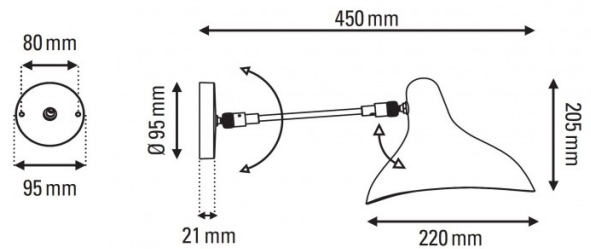

The Mantis BS5 wall lamp is movable, with an adjustable lampshade and stem so you can direct the light where you need. The spun metal shade casts a lovely glow that is both effective and atmospheric, perfect for ambience and as a task or reading light. Available in a black satin finish, this wall lamp will not disappoint!

PRODUCT SPECIFICATION

- Light Source:** 1 x max 11W E14 LED (excluded)
- IP Code:** 20
- Dimming:** Dimmable via mains phase dimming
- Dimensions:** Ø22cm shade
20.5cm shade height
45cm depth
Ø9.5cm wall base