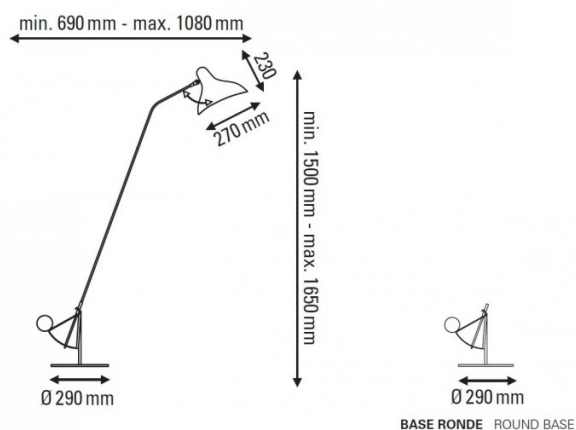

### Mantis BS1 B Floor Lamp by DCW éditions

The Mantis BS1 B floor light is a variation of the [Mantis BS1](#), having a round base instead of a tripod base for a smaller footprint. The BS1 B retains all the functionality of the BS1, as the user can move the stem into 4 positions, can rotate it 360° and move the lightshade to direct the light where needed.

## PRODUCT SPECIFICATION

**Light Source:** 1 x max 15W E14 LED (excluded)

**IP Code:** 20

**Dimming:** In line on/off switch included on cable

**Dimensions:** Ø27cm shade  
155cm min. height  
165cm max. height  
Ø29cm base  
200cm cable length