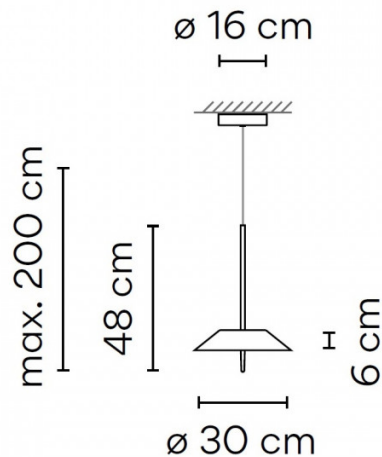

For all sales and technical enquiries, please contact:

+44 (0)114 263 4266

info@davidvillagelighting.co.uk

www.davidvillagelighting.co.uk