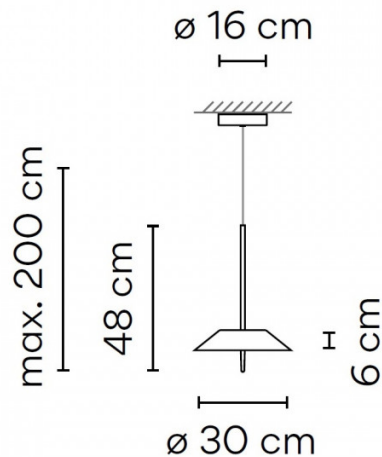

VIBIA

Vibia Mayfair LED Pendant

LA4032

SOURCE: <https://www.davidvillagelighting.co.uk/product/Vibia-Mayfair-LED-Pendant/16807>

PRODUCT DESCRIPTION

Designer: Diego Fortunato

Vibia Mayfair LED Pendant Light

The Mayfair pendant was designed by Diego Fortunato and features a sleek lampshade and subtle diffuser which create a stylish aesthetic. Like the rest of the [Vibia Mayfair collection](#), the pendant is inspired by a French 18th-century lamp called the bouillotte lamp which had several candlesticks and an adjustable flameproof shade.

PRODUCT SPECIFICATION

Light Source:	12.6W + 2.4W, 2700K, 1841 Lumens
IP Code:	20
Dimming:	Dimmable via 1-10v/push to make dimming systems. Please consult your electrician, additional wiring may be required on site.
Dimensions:	Shade: Ø30cm Shade Height: 6cm Stem Height: 48cm Ceiling Canopy: Ø16cm Maximum Drop: 200cm