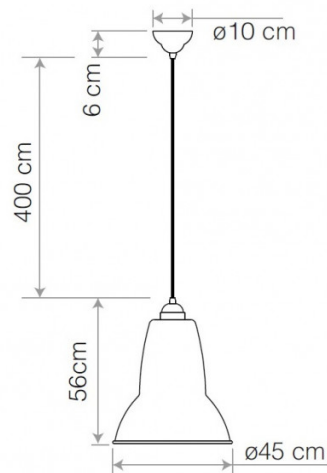

## PRODUCT SPECIFICATION

**Light Source:** 1 x max 60W E27 (excluded)

**IP Code:** 20

**Dimming:** Dimmable via mains phase dimming

**Dimensions:** Ø45cm shade  
56cm shade height  
Ø10cm ceiling canopy  
400cm cable length