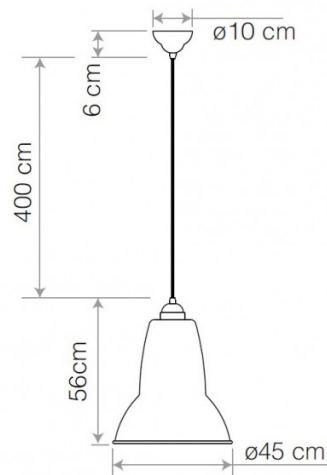

## PRODUCT SPECIFICATION

**Light Source:** 1 x max 60W E27 (excluded)

**IP Code:** 20

**Dimming:** Dimmable via mains phase dimming

**Dimensions:** Ø45cm shade  
56cm shade height  
Ø10cm ceiling canopy  
400cm cable length