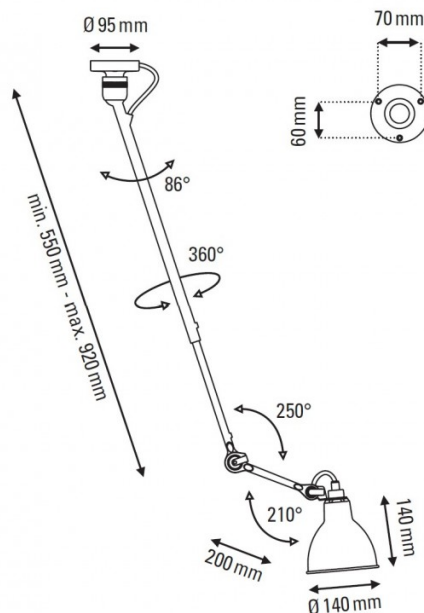

DCW éditions Lampe Gras 302 Ceiling Light

LA4004

SOURCE: <https://www.davidvillagelighting.co.uk/product/DCW-ditions-Lampe-Gras-302-Ceiling-Light/16776>

PRODUCT DESCRIPTION

Designer: Bernard-Albin Gras

Lampe Gras No. 302 Ceiling Light by DCW éditions

A part of the [DCW éditions Lampe Gras collection](#), the Lampe Gras 302 ceiling lamp is a functional and useful fixture, perfect for directional light. The arm reaches down and is extendable, wonderful for use as a spotlight or as a task light over desks. The lampshade emits a diffused and effective glow, so is also good for creating ambience in spaces.

PRODUCT SPECIFICATION

- Light Source:** 1 x max 15W E14 LED (excluded)
- IP Code:** 20
- Dimming:** Dimmable via mains phase dimming
- Dimensions:**
 - Ø14cm shade
 - 14cm shade height
 - 20cm rod length
 - 55cm min. arm length
 - 92cm max. arm length
 - Ø9.5cm ceiling base