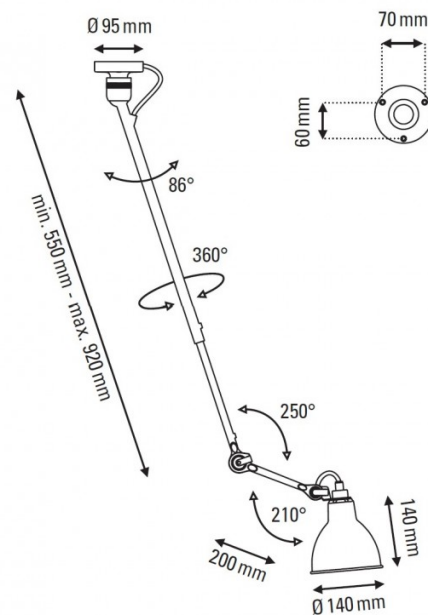

DCW éditions Lampe Gras 302 Ceiling Light

LA4004

SOURCE: <https://www.davidvillagelighting.co.uk/product/DCW-ditions-Lampe-Gras-302-Ceiling-Light/16776>

PRODUCT DESCRIPTION

Designer: Bernard-Albin Gras

Lampe Gras No. 302 Ceiling Light by DCW éditions

A part of the [DCW éditions Lampe Gras collection](#), the Lampe Gras 302 ceiling lamp is a functional and useful fixture, perfect for directional light. The arm reaches down and is extendable, wonderful for use as a spotlight or as a task light over desks. The lampshade emits a diffused and effective glow, so is also good for creating ambience in spaces.

Please Note: This Ceiling Light can also be supplied with a conical shade. Please [contact us](#) for more info and pricing.

PRODUCT SPECIFICATION

- Light Source:** 1 x max 15W E14 LED (excluded)
- IP Code:** 20
- Dimming:** Dimmable via mains phase dimming
- Dimensions:**
 - Ø14cm shade
 - 14cm shade height
 - 20cm rod length
 - 55cm min. arm length
 - 92cm max. arm length
 - Ø9.5cm ceiling base