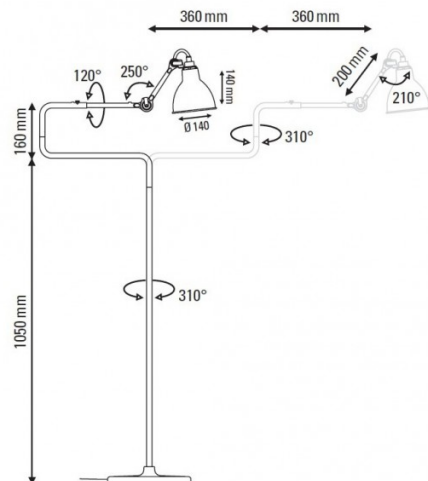

PRODUCT SPECIFICATION

Light Source: 1 x max 15W E14 LED (excluded)

IP Code: 20

Dimming: In line on/off switch included on cable

Dimensions: Ø14cm shade
14cm shade height
121cm height
36cm folded arm
72cm unfolded arm
210cm cable length