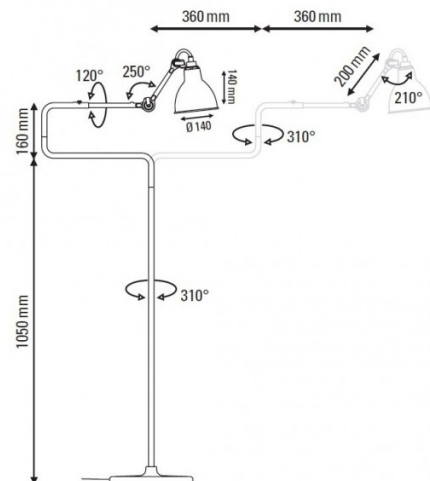

## PRODUCT SPECIFICATION

**Light Source:** 1 x max 15W E14 LED (excluded)

**IP Code:** 20

**Dimming:** In line on/off switch included on cable

**Dimensions:** Ø14cm shade  
14cm shade height  
121cm height  
36cm folded arm  
72cm unfolded arm  
210cm cable length