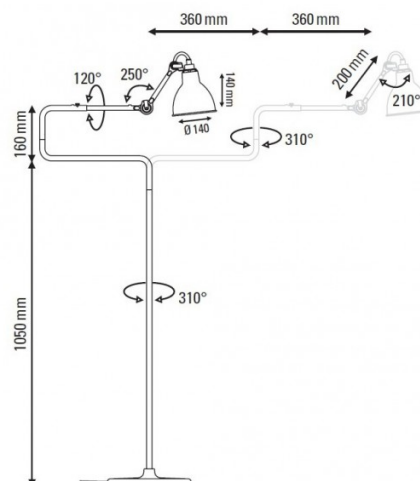

## PRODUCT SPECIFICATION

**Light Source:** 1 x max 15W E14 LED (excluded)

**IP Code:** 20

**Dimming:** In line on/off switch included on cable

**Dimensions:** Ø14cm shade  
14cm shade height  
121cm height  
36cm folded arm  
72cm unfolded arm  
210cm cable length