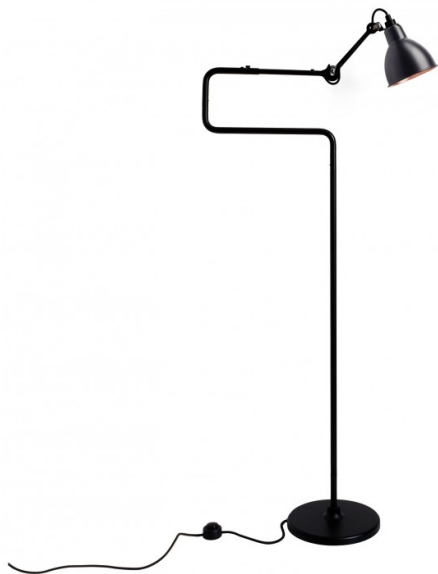

DCW éditions Lampe Gras 411 Floor Lamp

LA34003

SOURCE: <https://www.davidvillagelighting.co.uk/product/DCW-ditions-Lampe-Gras-411-Floor-Lamp/16775>

PRODUCT DESCRIPTION

Designer: Bernard-Albin Gras

Lampe Gras No. 411 Floor Lamp by DCW éditions

The Lampe Gras No. 411 floor lamp was designed by Bernard-Albin Gras, an iconic 20th century designer who changed the lighting world with his [Lampe Gras collection](#). This floor light retains the timeless and stylish feel from when it was first created in 1921, with a gorgeous black structure and round coloured lampshade. The floor lamp is functional as well, with a stem, arm and shade that can be moved and rotated for your desired light flow.

The Lampe Gras No. 411 floor light also has an arm that can be folded out, doubling the reach and maximising its flexibility. Suitable for homes, professional spaces and commercial interiors, the No. 411 is a captivating and beautiful addition to any design scheme with 11 shade colours available.

Please Note: This Floor Lamp can also be supplied with a conical shade. Please [contact us](#) for more info and pricing.

PRODUCT SPECIFICATION

Light Source: 1 x max 15W E14 LED (excluded)

IP Code: 20

Dimming: In line on/off switch included on cable

Dimensions: Ø14cm shade
14cm shade height
121cm height
36cm folded arm
72cm unfolded arm
210cm cable length