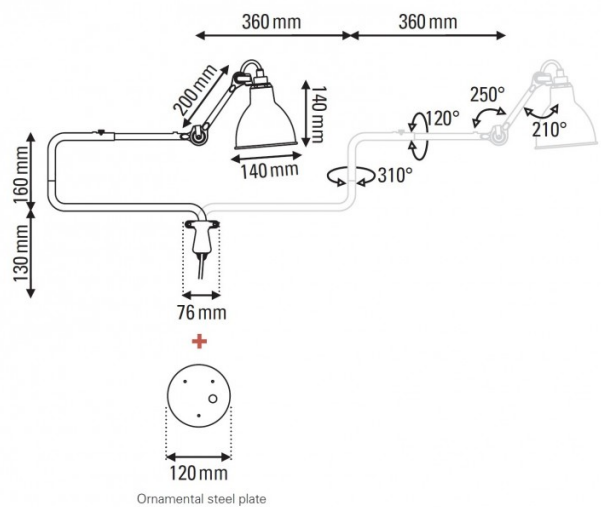

The arms of the Lampe Gras No. 303 wall lamp are adjustable, being able to rotate and move up and down to direct the light where you need. The arm can also fold outwards and inwards so you can create a far reaching light that can be tucked away efficiently. Useful for homes, offices and hospitality spaces, the Lampe Gras No. 303 is a timeless and chic choice that can be matched with other lights from the [DCW éditions Lampe Gras collection](#).

**This wall light comes with a cable and plug. Please install near a socket.**

## PRODUCT SPECIFICATION

**Light Source:** 1 x max 15W E14 LED (excluded)

**IP Code:** 20

**Dimming:** In line on/off switch included on cable

**Dimensions:** Ø14cm shade  
14cm shade height  
36cm folded arm  
72cm unfolded arm  
7.6cm wall base width  
Ø12cm wall base with plate  
230cm cable length