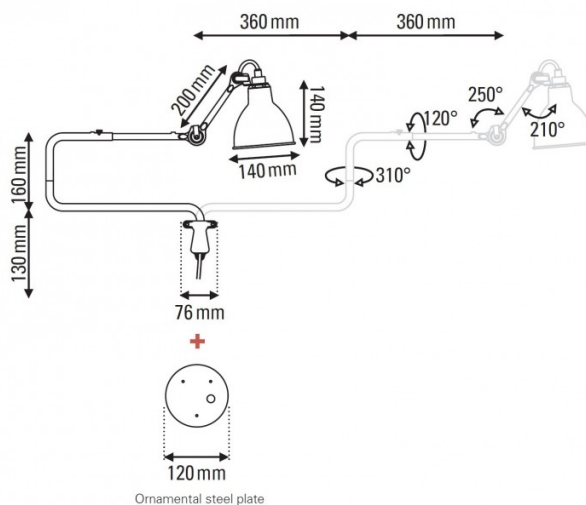

The arms of the Lampe Gras No. 303 wall lamp are adjustable, being able to rotate and move up and down to direct the light where you need. The arm can also fold outwards and inwards so you can create a far reaching light that can be tucked away efficiently. Useful for homes, offices and hospitality spaces, the Lampe Gras No. 303 is a timeless and chic choice that can be matched with other lights from the [DCW éditions Lampe Gras collection](#).

This wall light comes with a cable and plug. Please install near a socket.

Please Note: This Wall Light can also be supplied with a conical shade. Please [contact us](#) for more info and pricing.

PRODUCT SPECIFICATION

Light Source: 1 x max 15W E14 LED (excluded)

IP Code: 20

Dimming: In line on/off switch included on cable

Dimensions: Ø14cm shade
14cm shade height
36cm folded arm
72cm unfolded arm
7.6cm wall base width
Ø12cm wall base with plate
230cm cable length