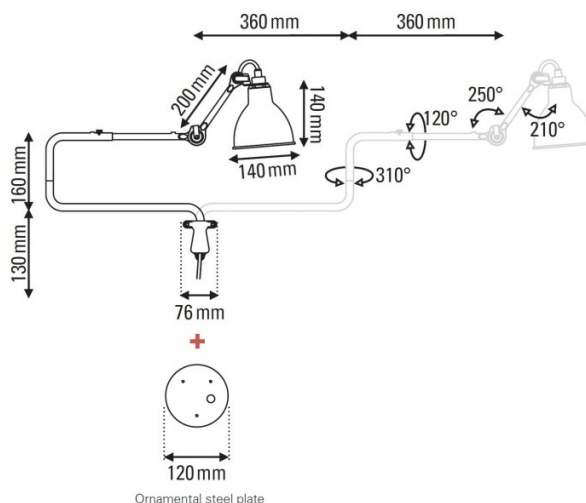

The arms of the Lampe Gras No. 303 wall lamp are adjustable, being able to rotate and move up and down to direct the light where you need. The arm can also fold outwards and inwards so you can create a far reaching light that can be tucked away efficiently. Useful for homes, offices and hospitality spaces, the Lampe Gras No. 303 is a timeless and chic choice that can be matched with other lights from the [DCW éditions Lampe Gras collection](#).

This wall light comes with a cable and plug. Please install near a socket.

PRODUCT SPECIFICATION

Light Source: 1 x max 15W E14 LED (excluded)

IP Code: 20

Dimming: In line on/off switch included on cable

Dimensions: Ø14cm shade
14cm shade height
36cm folded arm
72cm unfolded arm
7.6cm wall base width
Ø12cm wall base with plate
230cm cable length