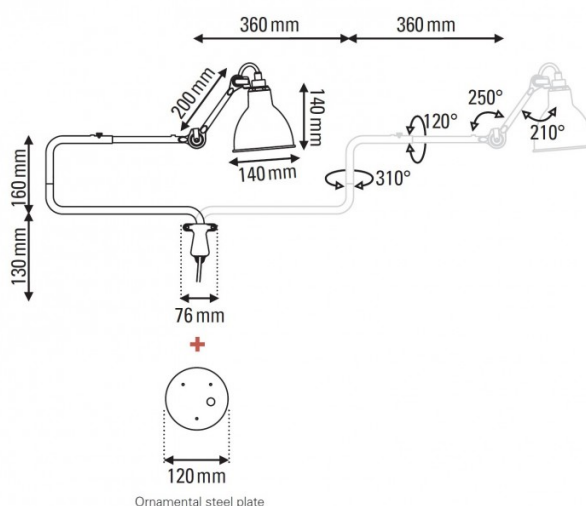

The arms of the Lampe Gras No. 303 wall lamp are adjustable, being able to rotate and move up and down to direct the light where you need. The arm can also fold outwards and inwards so you can create a far reaching light that can be tucked away efficiently. Useful for homes, offices and hospitality spaces, the Lampe Gras No. 303 is a timeless and chic choice that can be matched with other lights from the [DCW éditions Lampe Gras collection](#).

This wall light comes with a cable and plug. Please install near a socket.

PRODUCT SPECIFICATION

Light Source: 1 x max 15W E14 LED (excluded)

IP Code: 20

Dimming: In line on/off switch included on cable

Dimensions: Ø14cm shade
14cm shade height
36cm folded arm
72cm unfolded arm
7.6cm wall base width
Ø12cm wall base with plate
230cm cable length