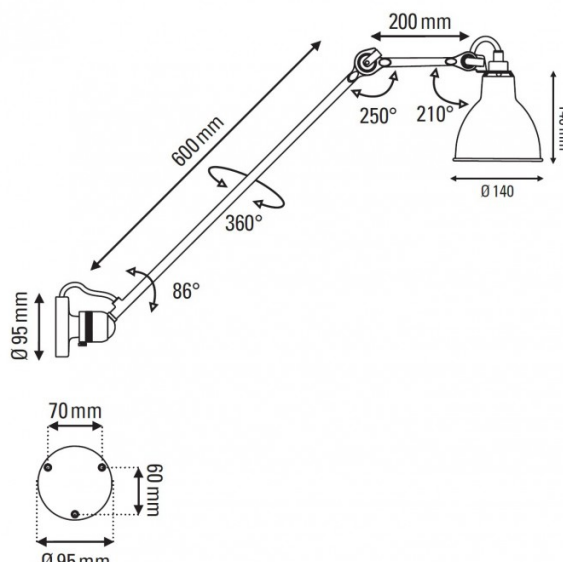

The Lampe Gras No. 304 L60 wall/ceiling lamp is made from black metal with 11 shade options available to suit your needs. The ceiling/wall light has a ball joint at the wall base, allowing you to rotate the arm 360° and the lampshade is also adjustable for full flexibility. Use in big projects, hospitality settings or around the home for a timeless and stylish touch.

PRODUCT SPECIFICATION

Light Source: 1 x max 15W E14 LED (excluded)

IP Code: 20

Dimming: Dimmable via mains phase dimming

Dimensions: Ø14cm shade
14cm shade height
60cm rod length
20cm arm length
Ø9.5cm wall base