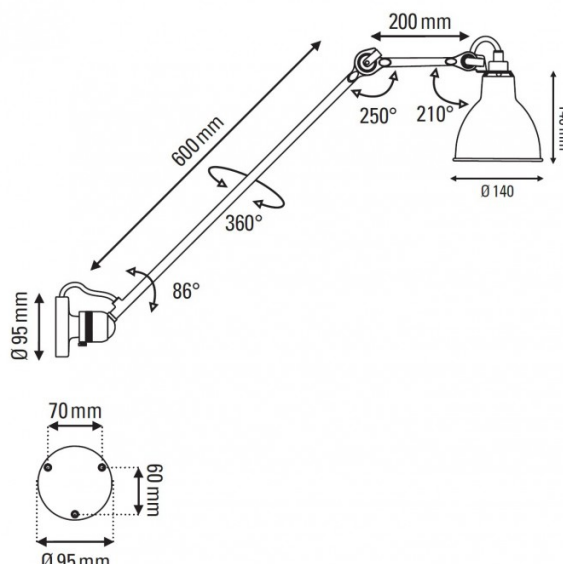

Lampe Gras No. 304 L60 Wall and Ceiling Light by DCW éditions

A part of the renowned [DCW éditions Lampe Gras collection](#) by Bernard-Albin Gras, the Lampe Gras 304 L60 ceiling/wall lamp has a long reach and full flexibility to suit a multitude of needs. The Lampe Gras range was first developed in 1921 as a lighting solution for offices and industrial settings and changed the face of 20th century design. The Lampe Gras 304 L60 embodies this as it can be installed on the wall or the ceiling and has directable light perfect for reading/tasks and ambience.

The Lampe Gras No. 304 L60 wall/ceiling lamp is made from black metal with 11 shade options available to suit your needs. The ceiling/wall light has a ball joint at the wall base, allowing you to rotate the arm 360° and the lampshade is also adjustable for full flexibility. Use in big projects, hospitality settings or around the home for a timeless and stylish touch.

PRODUCT SPECIFICATION

- Light Source:** 1 x max 15W E14 LED (excluded)
- IP Code:** 20
- Dimming:** Dimmable via mains phase dimming
- Dimensions:** Ø14cm shade
14cm shade height
60cm rod length
20cm arm length
Ø9.5cm wall base