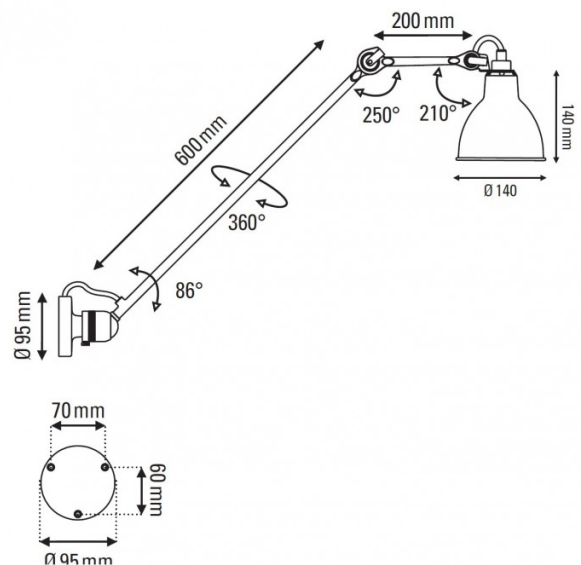

The Lampe Gras No. 304 L60 wall/ceiling lamp is made from black metal with 11 shade options available to suit your needs. The ceiling/wall light has a ball joint at the wall base, allowing you to rotate the arm 360° and the lampshade is also adjustable for full flexibility. Use in big projects, hospitality settings or around the home for a timeless and stylish touch.

Please Note: This Ceiling/Wall Light can also be supplied with a conical shade. Please [contact us](#) for more info and pricing.

PRODUCT SPECIFICATION

Light Source: 1 x max 15W E14 LED (excluded)

IP Code: 20

Dimming: Dimmable via mains phase dimming

Dimensions: Ø14cm shade
14cm shade height
60cm rod length
20cm arm length
Ø9.5cm wall base

For all sales and technical enquiries, please contact:

+44 (0)114 263 4266