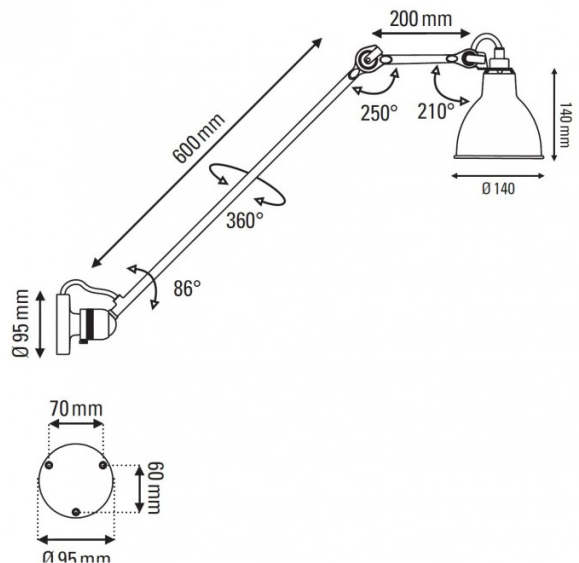

The Lampe Gras No. 304 L60 wall/ceiling lamp is made from black metal with 11 shade options available to suit your needs. The ceiling/wall light has a ball joint at the wall base, allowing you to rotate the arm 360° and the lampshade is also adjustable for full flexibility. Use in big projects, hospitality settings or around the home for a timeless and stylish touch.

**Please Note: This Ceiling/Wall Light can also be supplied with a conical shade. Please [contact us](#) for more info and pricing.**

## PRODUCT SPECIFICATION

**Light Source:** 1 x max 15W E14 LED (excluded)

**IP Code:** 20

**Dimming:** Dimmable via mains phase dimming

**Dimensions:** Ø14cm shade  
14cm shade height  
60cm rod length  
20cm arm length  
Ø9.5cm wall base