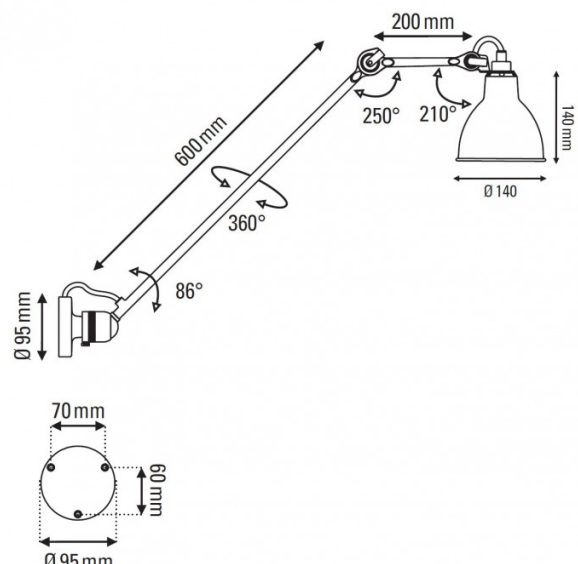

The Lampe Gras No. 304 L60 wall/ceiling lamp is made from black metal with 11 shade options available to suit your needs. The ceiling/wall light has a ball joint at the wall base, allowing you to rotate the arm 360° and the lampshade is also adjustable for full flexibility. Use in big projects, hospitality settings or around the home for a timeless and stylish touch.

## PRODUCT SPECIFICATION

- Light Source:** 1 x max 15W E14 LED (excluded)
- IP Code:** 20
- Dimming:** Dimmable via mains phase dimming
- Dimensions:** Ø14cm shade  
14cm shade height  
60cm rod length  
20cm arm length  
Ø9.5cm wall base