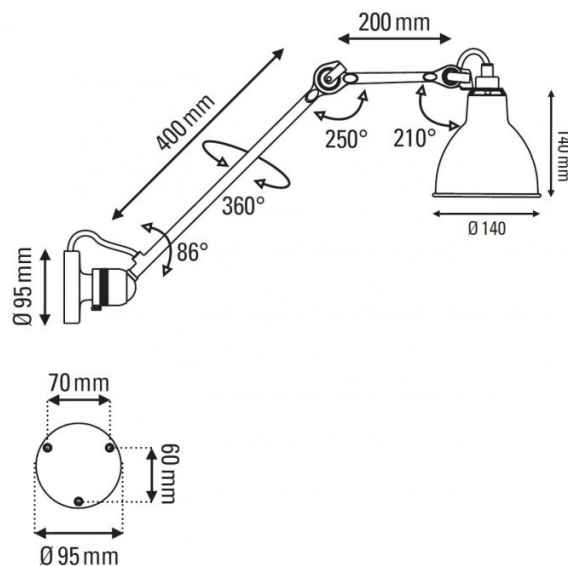

DCW éditions Lampe Gras 304 L40 Ceiling/Wall Light

LA3978

SOURCE: <https://www.davidvillagelighting.co.uk/product/DCW-ditions-Lampe-Gras-304-L40-CeilingWall-Light/16749>

PRODUCT DESCRIPTION

Designer: Bernard-Albin Gras

Lampe Gras No. 304 L40 Wall and Ceiling Light by DCW éditions

The Lampe Gras 304 L40 light is the perfect solution for big projects and hospitality environments thanks to its size and adjustability. The light can be installed both on the wall and the ceiling and has a rotatable lampshade and arms. The arm can rotate around 360° due to the clever ball joint at the wall base and the arm can also be directed so you can direct the light where you need.

PRODUCT SPECIFICATION

- Light Source:** 1 x max 15W E14 LED (excluded)
- IP Code:** 20
- Dimming:** Dimmable via mains phase dimming
- Dimensions:**
 - Ø14cm shade
 - 14cm shade height
 - 40cm rod length
 - 20cm arm length
 - Ø9.5cm wall base