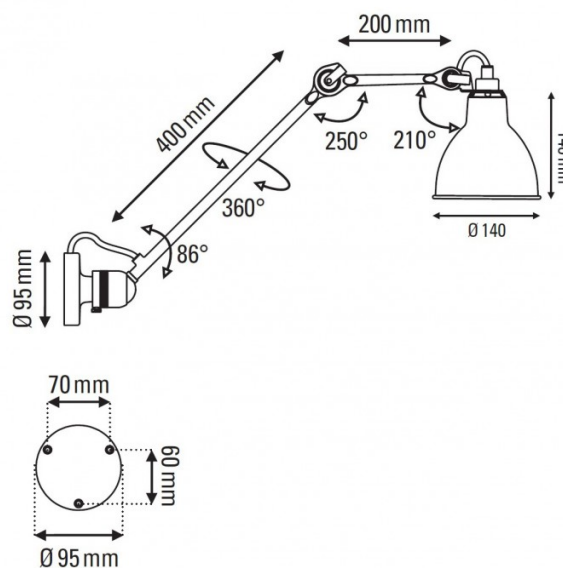

DCW éditions Lampe Gras 304 L40 Ceiling/Wall Light

LA3978

SOURCE: <https://www.davidvillagelighting.co.uk/product/DCW-ditions-Lampe-Gras-304-L40-CeilingWall-Light/16749>

PRODUCT DESCRIPTION

Designer: Bernard-Albin Gras

Lampe Gras No. 304 L40 Wall and Ceiling Light by DCW éditions

The Lampe Gras 304 L40 light is the perfect solution for big projects and hospitality environments thanks to its size and adjustability. The light can be installed both on the wall and the ceiling and has a rotatable lampshade and arms. The arm can rotate around 360° due to the clever ball joint at the wall base and the arm can also be directed so you can direct the light where you need.

The Lampe Gras No. 304 L40 ceiling/wall lamp comes in a black metal structure with the choice between 11 chic shade colours to find the right look for your space. A stunning addition to any interior, the wall/ceiling lamp can be used for ambience or for reading and tasks. You can also match with other lights from the [DCW éditions Lampe Gras collection](#), a range developed by Bernard-Albin Gras in 1921 that has stood the test of time due to its versatility and stylish look.

PRODUCT SPECIFICATION

- Light Source:** 1 x max 15W E14 LED (excluded)
- IP Code:** 20
- Dimming:** Dimmable via mains phase dimming
- Dimensions:** Ø14cm shade
14cm shade height
40cm rod length
20cm arm length
Ø9.5cm wall base