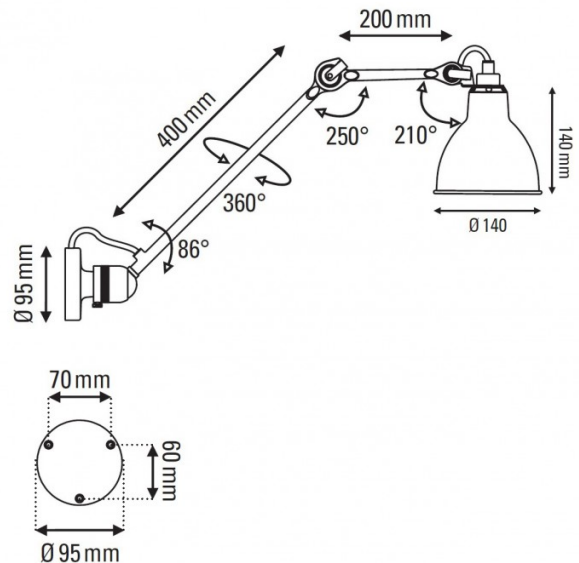

DCW éditions Lampe Gras 304 L40 Ceiling/Wall Light

LA3978

SOURCE: <https://www.davidvillagelighting.co.uk/product/DCW-ditions-Lampe-Gras-304-L40-CeilingWall-Light/16749>

PRODUCT DESCRIPTION

Designer: Bernard-Albin Gras

Lampe Gras No. 304 L40 Wall and Ceiling Light by DCW éditions

The Lampe Gras 304 L40 light is the perfect solution for big projects and hospitality environments thanks to its size and adjustability. The light can be installed both on the wall and the ceiling and has a rotatable lampshade and arms. The arm can rotate around 360° due to the clever ball joint at the wall base and the arm can also be directed so you can direct the light where you need.

PRODUCT SPECIFICATION

- Light Source:** 1 x max 15W E14 LED (excluded)
- IP Code:** 20
- Dimming:** Dimmable via mains phase dimming
- Dimensions:**
 - Ø14cm shade
 - 14cm shade height
 - 40cm rod length
 - 20cm arm length
 - Ø9.5cm wall base