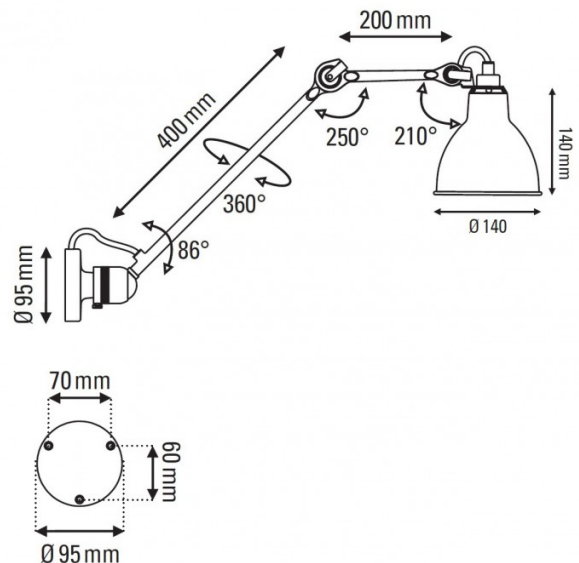

Lampe Gras No. 304 L40 Wall and Ceiling Light by DCW éditions

The Lampe Gras 304 L40 light is the perfect solution for big projects and hospitality environments thanks to its size and adjustability. The light can be installed both on the wall and the ceiling and has a rotatable lampshade and arms. The arm can rotate around 360° due to the clever ball joint at the wall base and the arm can also be directed so you can direct the light where you need.

Please Note: This Wall and Ceiling Light can also be supplied with a conical shade. Please [contact us](#) for more info and pricing.

PRODUCT SPECIFICATION

Light Source: 1 x max 15W E14 LED (excluded)

IP Code: 20

Dimming: Dimmable via mains phase dimming

Dimensions: Ø14cm shade
14cm shade height
40cm rod length
20cm arm length
Ø9.5cm wall base

For all sales and technical enquiries, please contact:

+44 (0)114 263 4266