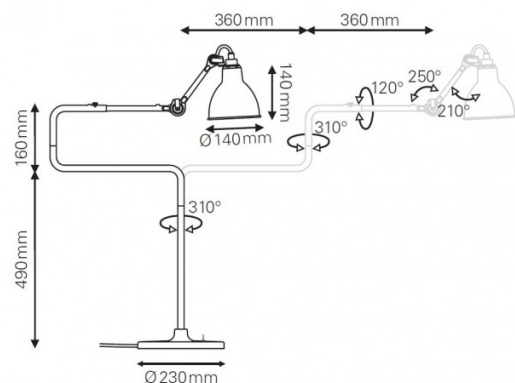

Made from a steel structure, the Lampe Gras No. 317 table light has a unique silhouette with an arm that can be folded and unfolded, going from a 36cm stretch to a 72cm stretch. This function alongside a moveable shade, shade arm and stem, means you have a full range of movement, perfect for use on desks, tables, sideboards and more for tasks, reading and ambience. A stunning table lamp that is 100 years in the making and will be a renowned lighting piece for many decades.

## PRODUCT SPECIFICATION

- Light Source:** 1 x max 15W E14 LED (excluded)
- IP Code:** 20
- Dimming:** Integrated on/off switch on the product
- Dimensions:**
  - Ø14cm shade
  - 14cm shade height
  - 65cm height
  - 36cm folded arm
  - 72cm unfolded arm
  - Ø23cm base
  - 200cm cable length