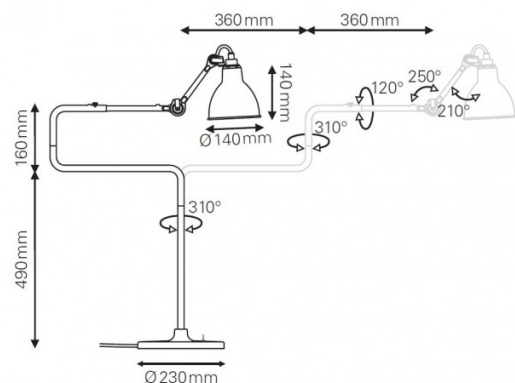

DCW éditions Lampe Gras 317 Table Lamp

LA3976

SOURCE: <https://www.davidvillagelighting.co.uk/product/DCW-ditions-Lampe-Gras-317-Table-Lamp/16747>

PRODUCT DESCRIPTION

Designer: Bernard-Albin Gras

Lampe Gras No. 317 Table Lamp by DCW éditions

Made from a steel structure, the Lampe Gras No. 317 table light has a unique silhouette with an arm that can be folded and unfolded, going from a 36cm stretch to a 72cm stretch. This function alongside a moveable shade, shade arm and stem, means you have a full range of movement, perfect for use on desks, tables, sideboards and more for tasks, reading and ambience. A stunning table lamp that is 100 years in the making and will be a renowned lighting piece for many decades.

PRODUCT SPECIFICATION

- Light Source:** 1 x max 15W E14 LED (excluded)
- IP Code:** 20
- Dimming:** Integrated on/off switch on the product
- Dimensions:**
 - Ø14cm shade
 - 14cm shade height
 - 65cm height
 - 36cm folded arm
 - 72cm unfolded arm
 - Ø23cm base
 - 200cm cable length