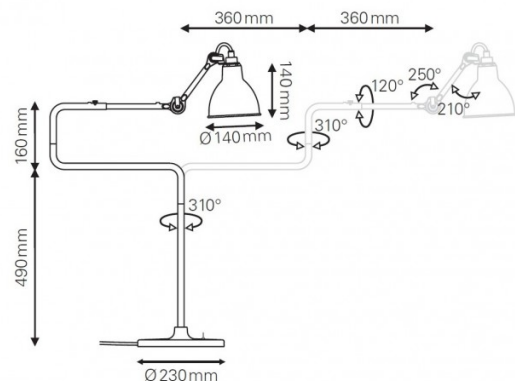

DCW éditions Lampe Gras 317 Table Lamp

LA3976

SOURCE: <https://www.davidvillagelighting.co.uk/product/DCW-ditions-Lampe-Gras-317-Table-Lamp/16747>

PRODUCT DESCRIPTION

Designer: Bernard-Albin Gras

Lampe Gras No. 317 Table Lamp by DCW éditions

Made from a steel structure, the Lampe Gras No. 317 table light has a unique silhouette with an arm that can be folded and unfolded, going from a 36cm stretch to a 72cm stretch. This function alongside a moveable shade, shade arm and stem, means you have a full range of movement, perfect for use on desks, tables, sideboards and more for tasks, reading and ambience. A stunning table lamp that is 100 years in the making and will be a renowned lighting piece for many decades.

PRODUCT SPECIFICATION

- Light Source:** 1 x max 15W E14 LED (excluded)
- IP Code:** 20
- Dimming:** Integrated on/off switch on the product
- Dimensions:**
 - Ø14cm shade
 - 14cm shade height
 - 65cm height
 - 36cm folded arm
 - 72cm unfolded arm
 - Ø23cm base
 - 200cm cable length