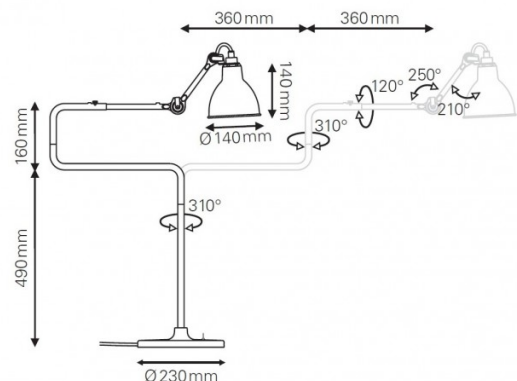

Made from a steel structure, the Lampe Gras No. 317 table light has a unique silhouette with an arm that can be folded and unfolded, going from a 36cm stretch to a 72cm stretch. This function alongside a moveable shade, shade arm and stem, means you have a full range of movement, perfect for use on desks, tables, sideboards and more for tasks, reading and ambience. A stunning table lamp that is 100 years in the making and will be a renowned lighting piece for many decades.

Please Note: This Table Lamp can also be supplied with a conical shade. Please [contact us](#) for more info and pricing.

PRODUCT SPECIFICATION

Light Source: 1 x max 15W E14 LED (excluded)

IP Code: 20

Dimming: Integrated on/off switch on the product

Dimensions: Ø14cm shade
14cm shade height
65cm height
36cm folded arm
72cm unfolded arm
Ø23cm base
200cm cable length

For all sales and technical enquiries, please contact:

+44 (0)114 263 4266

info@davidvillagelighting.co.uk