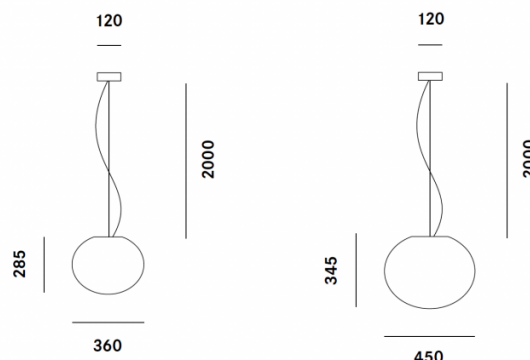

LA3940

SOURCE: <https://www.davidvillagelighting.co.uk/product/Prandina-Zerodieci-Pendant/16706>

PRODUCT DESCRIPTION

Zerodieci Pendant Light by Prandina

The Zerodieci pendant is a stylish yet simplistic light that is effective and versatile. The lampshade is made from blown glass, formed into a spherical shape to produce a welcoming and warming pendant. The smooth lines and the top-quality glass of the shade make this light beautiful and delicate.

This pendant light is also available in an integrated LED version. Please [click here](#) to find out more.

PRODUCT SPECIFICATION

Light Source: S5 - 1 x FBT E27 23W max (excluded)
S7 - 1 x FBT E27 30W max (excluded)

IP Code: 20

Dimming: Dimmable via mains phase dimming

Dimensions: S5 - Ø36cm, H 28.5cm
S7 - Ø45cm, H 34.5cm

Ø12cm ceiling rose
2m cable length

For all sales and technical enquiries, please contact:

+44 (0)114 263 4266