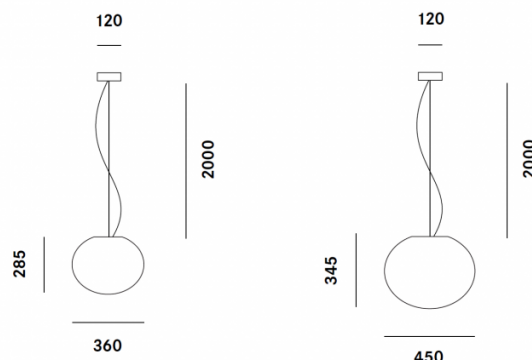

LA3940

SOURCE: <https://www.davidvillagelighting.co.uk/product/Prandina-Zerodieci-Pendant/16706>

PRODUCT DESCRIPTION

Zerodieci Pendant Light by Prandina

The Zerodieci pendant is a stylish yet simplistic light that is effective and versatile. The lampshade is made from blown glass, formed into a spherical shape to produce a welcoming and warming pendant. The smooth lines and the top-quality glass of the shade make this light beautiful and delicate.

This pendant light is also available in an integrated LED version. Please [click here](#) to find out more.

PRODUCT SPECIFICATION

Light Source: S5 - 1 x FBT E27 23W max (excluded)
S7 - 1 x FBT E27 30W max (excluded)

IP Code: 20

Dimming: Dimmable via mains phase dimming

Dimensions: S5 - Ø36cm, H 28.5cm
S7 - Ø45cm, H 34.5cm

Ø12cm ceiling rose
2m cable length

For all sales and technical enquiries, please contact:

+44 (0)114 263 4266