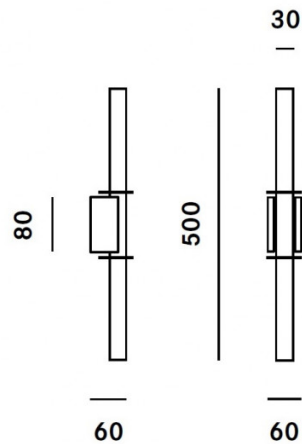

Prandina Lin Wall Light

LA3921

SOURCE: <https://www.davidvillagelighting.co.uk/product/Prandina-Lin-Wall-Light/16686>

PRODUCT DESCRIPTION

Designer: Mengotti/Prandina

Lin Wall Light by Prandina

The Lin wall light allows the user to interact with their light, using a simple design aesthetic and apparatus to create a stimulating and modern light fixture. The wall bracket is made from pressed crystal which holds the light bulb (which is excluded from the purchase) in place to create a cylindrical wall light that uses the light bulb as its silhouette.

PRODUCT SPECIFICATION

Light Source: 1 x DRL-DE S14d 6W max (excluded)

IP Code: 20

Dimensions: 50cm height
3cm light width
8cm fixture height
6cm fixture width
6cm depth

For all sales and technical enquiries, please contact: