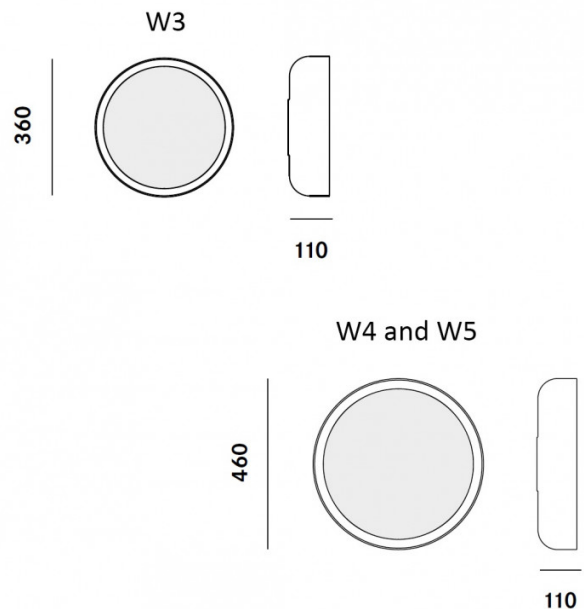

Prandina Mint LED Wall/Ceiling Light

LA3918

SOURCE: <https://www.davidvillagelighting.co.uk/product/Prandina-Mint-LED-WallCeiling-Light/16683>

PRODUCT DESCRIPTION

Mint LED Ceiling/Wall Light by Prandina

The Mint LED wall and ceiling light was designed by Prandina in 2011. A truly versatile light, the circular shape and simplistic design make it suitable for many settings. The shade is made from blown opal glass, diffusing the light wonderfully to create a far-reaching, glare-free glow. The wall/ceiling light also has an inner diffuser, helping even more to produce a warm light that is ambient and atmospheric. The light can be used on both walls and ceilings, allowing you to create the right lighting scheme for your space.

The Mint LED ceiling and wall light comes in 3 versions, giving you choice for lighting either a small space or a big room. The W3 is the smallest size with the W4 and W5 being the same size. The W5 produces more lumens than the W4 despite being the same size and so is brighter and will achieve a bigger effect in the room. The integrated LED light source also makes this ceiling/wall light energy saving and it emits a 2700K (warmest white) colour temperature. This light can be used in both domestic and commercial spaces and its sleek design make it both subtle and unique.

This light is non-dimmable. The W5 option can be purchased as a dimmable light on request. Please [contact us](#) for further enquiry.

PRODUCT SPECIFICATION

Light Source: W3 - 14.2W, 3000K, 2485 lumens
W4 - 16W, 3000K, 2984 lumens
W5 - 23.6W, 3000K, 4476 lumens

IP Code: 20

Dimming: Dimmable via trailing edge.

Dimensions: W3 - Ø36cm
W4 and W5 - Ø46cm

11cm depth

For all sales and technical enquiries, please contact:

+44 (0)114 263 4266

info@davidvillagelighting.co.uk