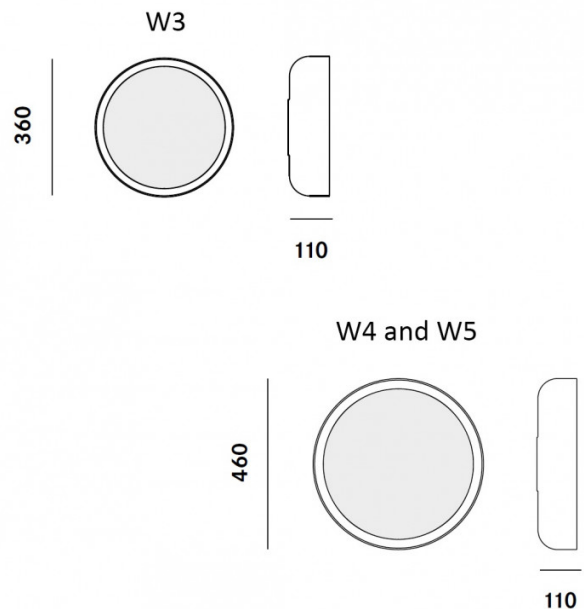

Prandina Mint LED Wall/Ceiling Light

LA3918

SOURCE: <https://www.davidvillagelighting.co.uk/product/Prandina-Mint-LED-WallCeiling-Light/16683>

PRODUCT DESCRIPTION

Mint LED Ceiling/Wall Light by Prandina

The Mint LED wall and ceiling light was designed by Prandina in 2011. A truly versatile light, the circular shape and simplistic design make it suitable for many settings. The shade is made from blown opal glass, diffusing the light wonderfully to create a far-reaching, glare-free glow. The wall/ceiling light also has an inner diffuser, helping even more to produce a warm light that is ambient and atmospheric. The light can be used on both walls and ceilings, allowing you to create the right lighting scheme for your space.

The Mint LED ceiling and wall light comes in 3 versions, giving you choice for lighting either a small space or a big room. The W3 is the smallest size with the W4 and W5 being the same size. The W5 produces more lumens than the W4 despite being the same size and so is brighter and will achieve a bigger effect in the room. The integrated LED light source also makes this ceiling/wall light energy saving and it emits a 2700K (warmest white) colour temperature. This light can be used in both domestic and commercial spaces and its sleek design make it both subtle and unique.

This light is non-dimmable. The W5 option can be purchased as a dimmable light on request. Please [contact us](#) for further enquiry.

PRODUCT SPECIFICATION

Light Source: W3 - 14.2W, 3000K, 2485 lumens
 W4 - 16W, 3000K, 2984 lumens
 W5 - 23.6W, 3000K, 4476 lumens

IP Code: 20

Dimming: Dimmable via trailing edge.

Dimensions: W3 - Ø36cm
 W4 and W5 - Ø46cm

11cm depth

For all sales and technical enquiries, please contact:

+44 (0)114 263 4266

info@davidvillagelighting.co.uk