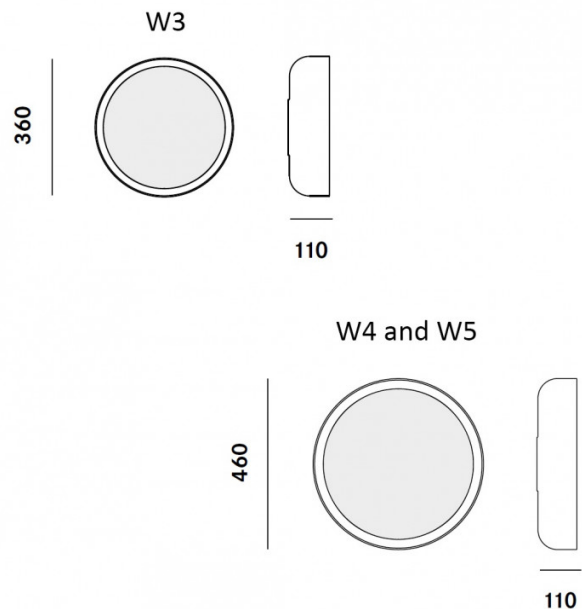

Prandina Mint LED Wall/Ceiling Light

LA3918

SOURCE: <https://www.davidvillagelighting.co.uk/product/Prandina-Mint-LED-WallCeiling-Light/16683>

PRODUCT DESCRIPTION

Mint LED Ceiling/Wall Light by Prandina

The Mint LED wall and ceiling light was designed by Prandina in 2011. A truly versatile light, the circular shape and simplistic design make it suitable for many settings. The shade is made from blown opal glass, diffusing the light wonderfully to create a far-reaching, glare-free glow. The wall/ceiling light also has an inner diffuser, helping even more to produce a warm light that is ambient and atmospheric. The light can be used on both walls and ceilings, allowing you to create the right lighting scheme for your space.

The Mint LED ceiling and wall light comes in 3 versions, giving you choice for lighting either a small space or a big room. The W3 is the smallest size with the W4 and W5 being the same size. The W5 produces more lumens than the W4 despite being the same size and so is brighter and will achieve a bigger effect in the room. The integrated LED light source also makes this ceiling/wall light energy saving and it emits a 2700K (warmest white) colour temperature. This light can be used in both domestic and commercial spaces and its sleek design make it both subtle and unique.

This light is non-dimmable. The W5 option can be purchased as a dimmable light on request. Please [contact us](#) for further enquiry.

PRODUCT SPECIFICATION

Light Source: W3 - 14.2W, 3000K, 2485 lumens
W4 - 16W, 3000K, 2984 lumens
W5 - 23.6W, 3000K, 4476 lumens

IP Code: 20

Dimming: Dimmable via trailing edge.

Dimensions: W3 - Ø36cm
W4 and W5 - Ø46cm

11cm depth

For all sales and technical enquiries, please contact:

+44 (0)114 263 4266

info@davidvillagelighting.co.uk