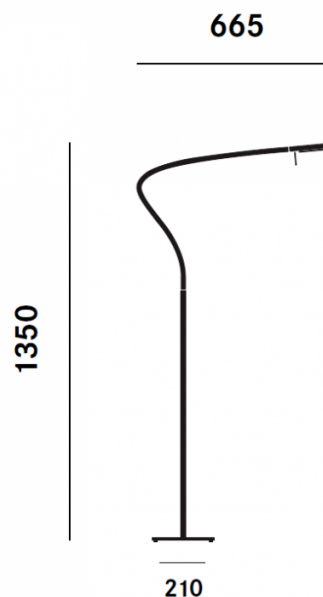

IP Code: 20

Dimming: In line on/off switch included on cable

Dimensions: 135cm height
66.5cm depth
Ø21cm base

For all sales and technical enquiries, please contact:

+44 (0)114 263 4266

info@davidvillagelighting.co.uk