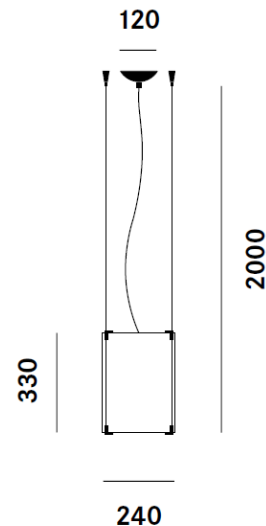

Prandina CPL S1 Pendant

LA3905

SOURCE: <https://www.davidvillagelighting.co.uk/product/Prandina-CPL-S1-Pendant/16666>

PRODUCT DESCRIPTION

Designer: Christian Ploderer

CPL Pendant Light by Prandina

The CPL pendant light is part of the [Prandina CPL collection](#), a range developed by Christian Ploderer in 1998. Still relevant today, the pendant is characterised by its perfectly cylindrical shape, held delicately by a chrome or brushed nickel metal. The simplistic aesthetic makes this pendant light classic and timeless, which can work well in a wide variety of settings.

PRODUCT SPECIFICATION

- Light Source:** 1 x IAA/F E27 150W max (excluded)
- IP Code:** 20
- Dimming:** Dimmable via mains phase dimming
- Dimensions:** Ø24cm shade
33cm shade height
Ø12cm ceiling rose
200cm height