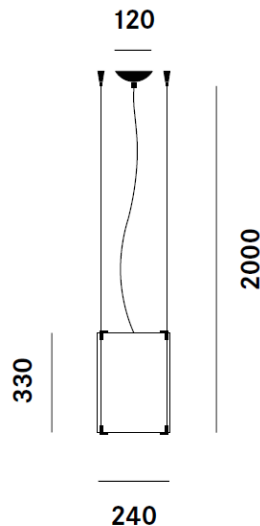

Prandina CPL S1 Pendant

LA3905

SOURCE: <https://www.davidvillagelighting.co.uk/product/Prandina-CPL-S1-Pendant/16666>

PRODUCT DESCRIPTION

Designer: Christian Ploderer

CPL Pendant Light by Prandina

The CPL pendant light is part of the [Prandina CPL collection](#), a range developed by Christian Ploderer in 1998. Still relevant today, the pendant is characterised by its perfectly cylindrical shape, held delicately by a chrome or brushed nickel metal. The simplistic aesthetic makes this pendant light classic and timeless, which can work well in a wide variety of settings.

PRODUCT SPECIFICATION

- Light Source:** 1 x IAA/F E27 150W max (excluded)
- IP Code:** 20
- Dimming:** Dimmable via mains phase dimming
- Dimensions:** Ø24cm shade
33cm shade height
Ø12cm ceiling rose
200cm height