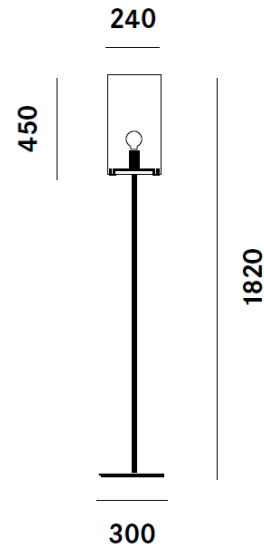

Prandina CPL F1 Floor Lamp

LA3902

SOURCE: <https://www.davidvillagelighting.co.uk/product/Prandina-CPL-F1-Floor-Lamp/16662>

PRODUCT DESCRIPTION

Designer: Christian Ploderer

CPL F1 Floor Lamp by Prandina

Designed by Christian Ploderer, the CPL F1 floor lamp is characterised by its vertical cylinder shade, made from beautiful blown glass to produce an elegant and stylish lamp. The structure is made from either chrome or brushed nickel metal paired with either an opal white or crystal shade so you can find the right aesthetic to match your interior design.

PRODUCT SPECIFICATION

Light Source: 1 x IAA/C E27 150W max (excluded)

IP Code: 20

Dimming: In line dimmer included on cable

Dimensions: Ø24cm shade
45cm shade height
182cm height
Ø30cm base

For all sales and technical enquiries, please contact: