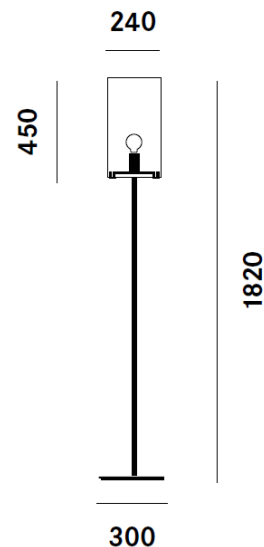

Prandina CPL F1 Floor Lamp

LA3902

SOURCE: <https://www.davidvillagelighting.co.uk/product/Prandina-CPL-F1-Floor-Lamp/16662>

PRODUCT DESCRIPTION

Designer: Christian Ploderer

CPL F1 Floor Lamp by Prandina

Designed by Christian Ploderer, the CPL F1 floor lamp is characterised by its vertical cylinder shade, made from beautiful blown glass to produce an elegant and stylish lamp. The structure is made from either chrome or brushed nickel metal paired with either an opal white or crystal shade so you can find the right aesthetic to match your interior design.

The CPL F1 floor light emits an ambient light that comes out of the top and bottom of the shade to produce a good overall illumination that will fill the room. This floor lamp is also dimmable, allowing you to create the right atmosphere. Perfect for the home and commercial spaces, this floor light will look good in a wide variety of rooms. To make a real impact match with other lights from the [Prandina CPL collection](#).

PRODUCT SPECIFICATION

Light Source: 1 x IAA/C E27 150W max (excluded)

IP Code: 20

Dimming: In line dimmer included on cable

Dimensions: Ø24cm shade
45cm shade height
182cm height
Ø30cm base

For all sales and technical enquiries, please contact: