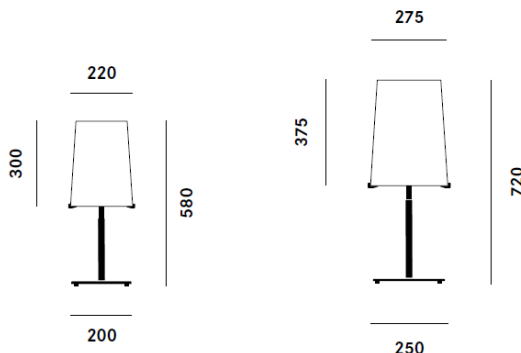

The Sera table light is dimmable so you can create the atmosphere you want. This lamp is available with an opal white or mirror lampshade with the choice of a chrome or brushed nickel structure, giving you versatility. The table light is also available in 2 sizes, the Small T1 and the T1 so you can find the right fit for your space. Wonderful for both domestic and commercial settings, the Prandina Sera table lamp can be used in lounges, offices and reception areas.

PRODUCT SPECIFICATION

Light Source: 1 x IAA/F E27 150W max (excluded)

IP Code: 20

Dimming: In line dimmer included on cable

Dimensions: Small T1:
 Ø22cm shade
 30cm shade height
 Ø20cm base
 58cm total height

T1:
 Ø27.5cm shade
 37.5cm shade height
 Ø25cm base
 72cm total height

For all sales and technical enquiries, please contact:

+44 (0)114 263 4266

info@davidvillagelighting.co.uk

www.davidvillagelighting.co.uk