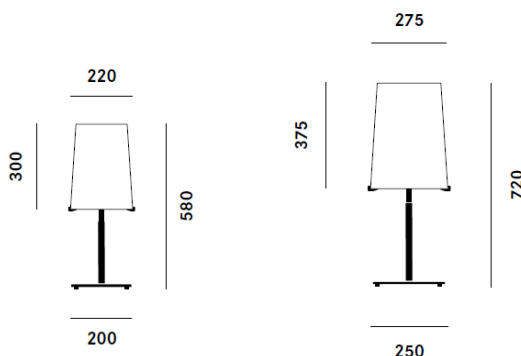

## PRODUCT SPECIFICATION

**Light Source:** 1 x IAA/F E27 150W max (excluded)

**IP Code:** 20

**Dimming:** In line dimmer included on cable

**Dimensions:** Small T1:  
 Ø22cm shade  
 30cm shade height  
 Ø20cm base  
 58cm total height

T1:  
 Ø27.5cm shade  
 37.5cm shade height  
 Ø25cm base  
 72cm total height

**For all sales and technical enquiries, please contact:**

+44 (0)114 263 4266

[info@davidvillagelighting.co.uk](mailto:info@davidvillagelighting.co.uk)