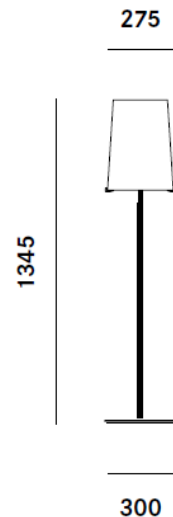

Prandina Sera Floor Lamp

LA3895

SOURCE: <https://www.davidvillagelighting.co.uk/product/Prandina-Sera-Floor-Lamp/16656>

PRODUCT DESCRIPTION

Designer: Mengotti/Prandina

Sera Floor Lamp by Prandina

A part of the [Prandina Sera collection](#), the Sera floor lamp is a classic design from Prandina, being one of their bestsellers for 20 years. Still modern and contemporary, the iconic design is timeless, proving to be a current and stylish choice. The lampshade diffuses the light both upwards and downwards, creating an ambient light that is welcoming and inviting.

The Sera floor light comes with either a chrome or brushed nickel structure and you can also choose between a mirror or opal white shade which are both elegant finishes. This floor lamp is perfect as an atmospheric or reading light and particularly thrives in lounges and bedrooms. The floor light can be used in home and professional settings and is also dimmable so you can have complete control of your lighting scheme.

PRODUCT SPECIFICATION

Light Source: 1 x IAA/F E27 150W max (excluded)

IP Code: 20

Dimming: In line dimmer included on cable

Dimensions: Ø27.5cm shade
134.5cm height
Ø30cm base

For all sales and technical enquiries, please contact: