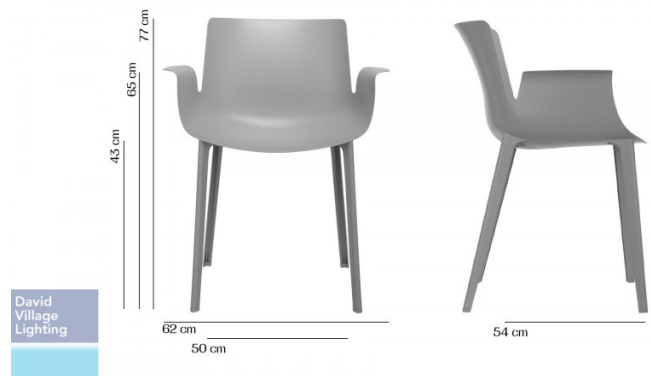

Kartell

Kartell Piuma Chair

LA3888

SOURCE: <https://www.davidvillagelighting.co.uk/product/Kartell-Piuma-Chair/16650>

PRODUCT DESCRIPTION

Designer: Piero Lissoni

Piuma Chair by Kartell

Piero Lissoni's work on the Piuma chair got him, and rightfully so, the Red Dot Award/ Best of the Best award in 2017. The Piuma is a revolutionary Kartell product, utilising their moulding techniques and the use of a new material the Piuma became an ultra light and extremely durable designer furniture. At just 2mm thickness and barely weighing 2.2 kg, the Piuma is not just light and slender but extremely flexible, durable and weatherproof. This was the first product to be made by injection moulding a material containing carbon fibre, especially for a stylish and elegant product!

The Piuma chair is durable, comfortable and stylish; the perfect choice for private and commercial settings. The chair can be found around a dining table, as a desk chair, in a meeting room, waiting room and in any hospitality environment. You can select your from a choice of 6 colours options: white, grey, sage, mustard, rusty orange or black.

PRODUCT SPECIFICATION

- Dimensions:** 62 cm width
 77 cm height
 54 cm depth
 50 cm seat width
 43 cm seat height
 65 cm armrest height

For all sales and technical enquiries, please contact:

+44 (0)114 263 4266