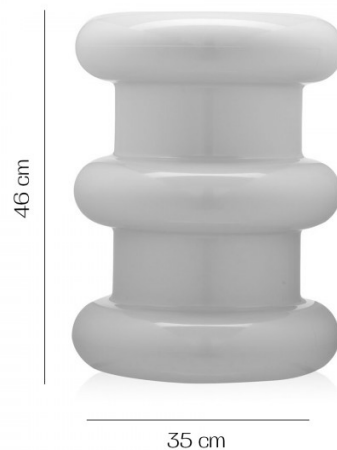

Kartell

Kartell Sottsass Pilastro Stool

LA3886

SOURCE: <https://www.davidvillagelighting.co.uk/product/Kartell-Sottsass-Pilastro-Stool/16648>

PRODUCT DESCRIPTION

Designer: Ettore Sottsass

Kartell Sottsass Pilastro Stool

The Pilastro, a stool in the shape of a pillar, is a versatile and colourful accessory for your home, shop or business. The colour options, five opaque hues to choose from, reflect the time period and art movements that inspired the designers. You can have the stool in the living room, bedroom, kitchen, your office or anywhere you wish to add a touch of colour. The collection also includes the [Colonna stool](#) and [Calice vase](#).

Material:

Painted batch-dyed thermoplastic technopolymer

PRODUCT SPECIFICATION

Dimensions: 46 cm height
Ø 35 cm

For all sales and technical enquiries, please contact:

+44 (0)114 263 4266

info@davidvillagelighting.co.uk