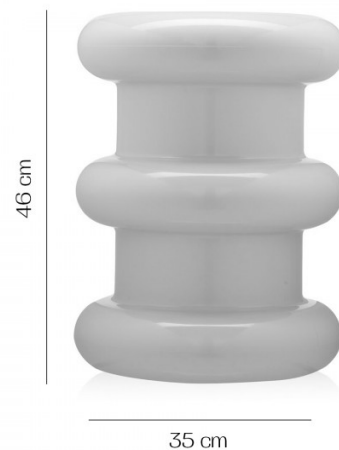

Kartell

Kartell Sottsass Pilastro Stool

LA3886

SOURCE: <https://www.davidvillagelighting.co.uk/product/Kartell-Sottsass-Pilastro-Stool/16648>

PRODUCT DESCRIPTION

Designer: Ettore Sottsass

Kartell Sottsass Pilastro Stool

The Pilastro, a stool in the shape of a pillar, is a versatile and colourful accessory for your home, shop or business. The colour options, five opaque hues to choose from, reflect the time period and art movements that inspired the designers. You can have the stool in the living room, bedroom, kitchen, your office or anywhere you wish to add a touch of colour. The collection also includes the [Colonna stool](#) and [Calice vase](#).

Material:
Painted batch-dyed thermoplastic technopolymer

PRODUCT SPECIFICATION

Dimensions: 46 cm height
Ø 35 cm

For all sales and technical enquiries, please contact:

+44 (0)114 263 4266

info@davidvillagelighting.co.uk